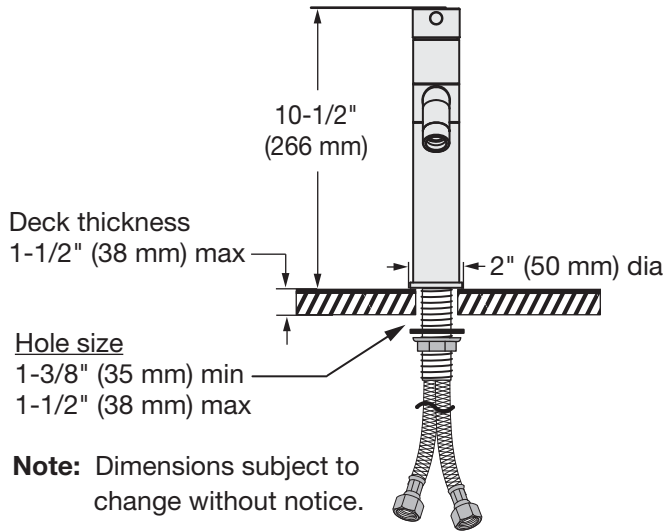

www.symmons.com/service

Quick Install Guide Dia Kitchen Faucet, S-2660

Faucet Part No. KN-328

Step 3
Flush lines and
check for leaks

Dimensions Dia Kitchen Faucet, S-2660

Faucet Part No. KN-328

Parts Assembly Dia Kitchen Faucet, S-2660