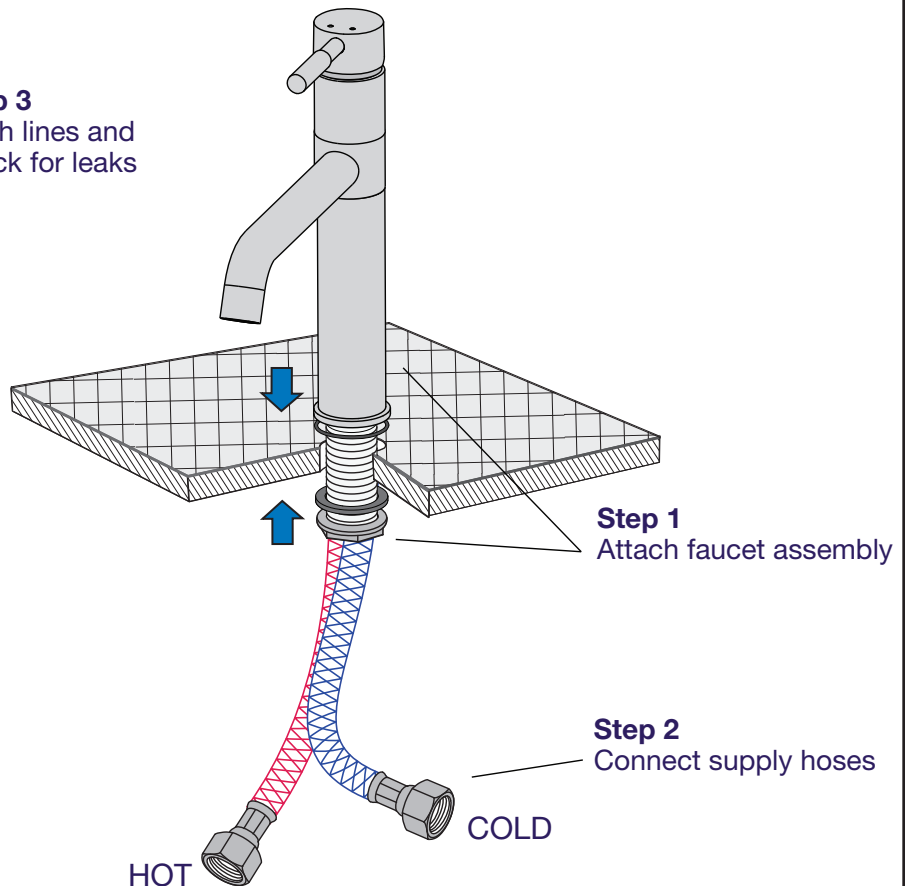

Kitchen Faucet S-2660

Installation Brief

Model Numbers

S-2660..... Kitchen faucet
part number KN-328

Decorative Finishes

Append finish suffix code to replacement part numbers when applicable

- Polished chrome (standard)

www.symmons.com/service

Quick Install Guide Dia Kitchen Faucet, S-2660

Faucet Part No. KN-328

Step 3
Flush lines and
check for leaks

Dimensions Dia Kitchen Faucet, S-2660

Faucet Part No. KN-328

Parts Assembly Dia Kitchen Faucet, S-2660

Faucet Part No. KN-328

Replacement Parts

Part Number	Item
KN-4	Cartridge 
KN-01471-2.2 KN-01471-1.5	Aerator 2.2 gpm (8.3 L/min)  1.5 gpm (5.7 L/min) 
KN-01472*	Aerator washer Aerator retainer 
KN-01473	Washer kit • base o-ring  • mounting gasket 