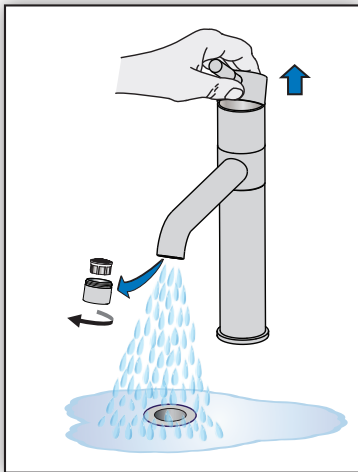

Kitchen Faucet S-2660

Installation Brief

Model Numbers

S-2660..... Kitchen faucet
part number KN-328

Decorative Finishes

Append finish suffix code to replacement part numbers when applicable

- Polished chrome (standard)

www.symmons.com/service

Quick Install Guide Dia Kitchen Faucet, S-2660

Faucet Part No. KN-328

Step 3
Flush lines and
check for leaks

Dimensions Dia Kitchen Faucet, S-2660

Faucet Part No. KN-328

Parts Assembly Dia Kitchen Faucet, S-2660