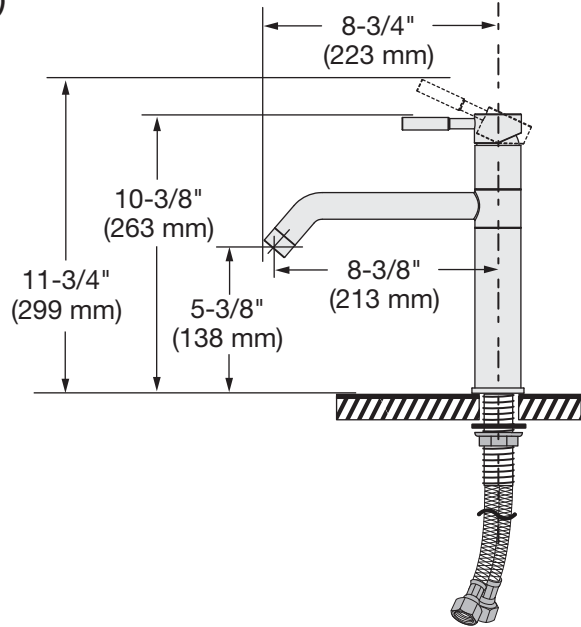

Kitchen Faucet S-2660

Installation Brief

Model Numbers

S-2660..... Kitchen faucet
part number KN-328

Decorative Finishes

Append finish suffix code to replacement part numbers when applicable

- Polished chrome (standard)

www.symmons.com/service

Quick Install Guide Dia Kitchen Faucet, S-2660

Faucet Part No. KN-328

Step 3
Flush lines and
check for leaks

Dimensions Dia Kitchen Faucet, S-2660

Faucet Part No. KN-328

Parts Assembly Dia Kitchen Faucet, S-2660

Faucet Part No. KN-328

Replacement Parts

Part Number	Item
KN-4	Cartridge 
KN-01471-2.2 KN-01471-1.5	Aerator 2.2 gpm (8.3 L/min)  1.5 gpm (5.7 L/min) 
KN-01472*	Aerator washer Aerator retainer 
KN-01473	Washer kit • base o-ring  • mounting gasket 