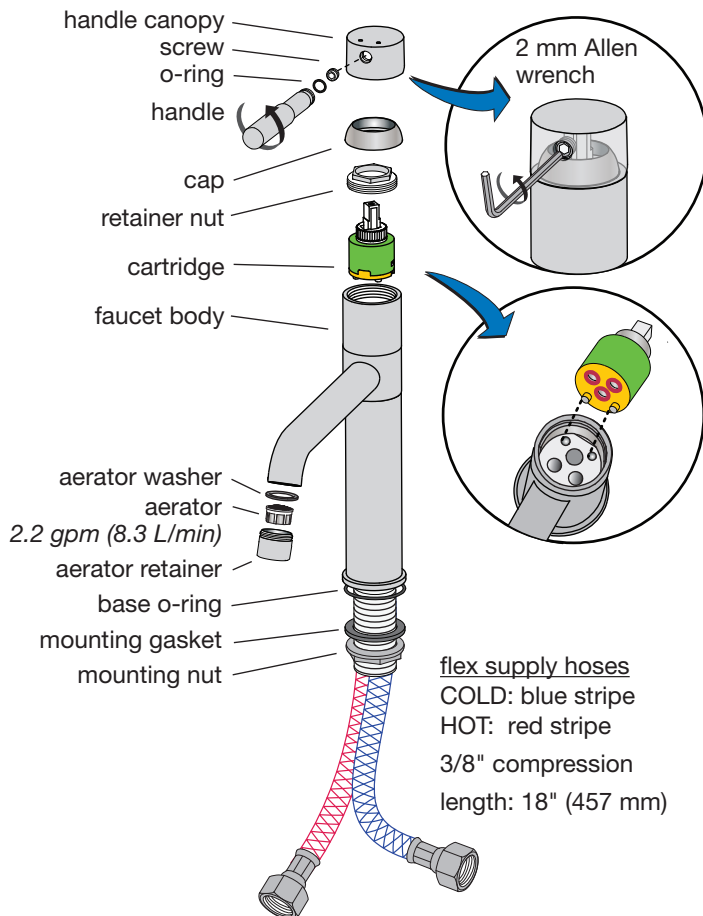

www.symmons.com/service

Quick Install Guide Dia Kitchen Faucet, S-2660

Faucet Part No. KN-328

Step 3
Flush lines and
check for leaks

Dimensions Dia Kitchen Faucet, S-2660

Faucet Part No. KN-328

Parts Assembly Dia Kitchen Faucet, S-2660

Faucet Part No. KN-328

Replacement Parts

Part Number	Item
KN-4	Cartridge 
KN-01471-2.2 KN-01471-1.5	Aerator 2.2 gpm (8.3 L/min)  1.5 gpm (5.7 L/min) 
KN-01472*	Aerator washer Aerator retainer 
KN-01473	Washer kit • base o-ring  • mounting gasket 