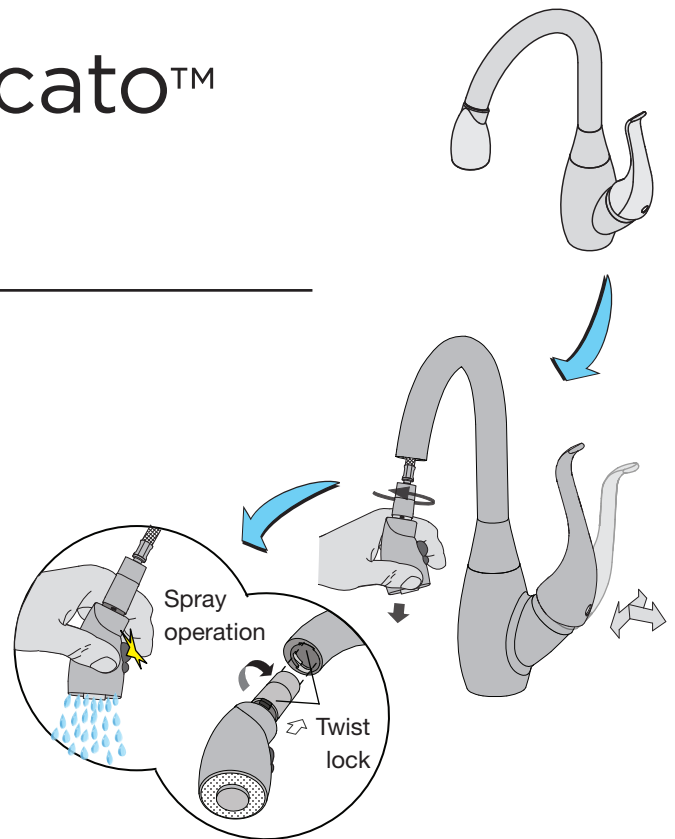

### Feature Highlights

- Single Lever handle kitchen faucet with pull-down spray spout with retractable pull-out spray hose
- Pull-out spray spout has spray to stream touch button control on spray spout
- Integral vacuum breaker and ceramic control components
- Braided hose connections
- Single hole (SM) or three hole installation (includes optional deck plate / escutcheon)
- Polished chrome (standard finish)

### Options / Modifications

Append appropriate -suffix to model number.

- DP 8 inch deckplate