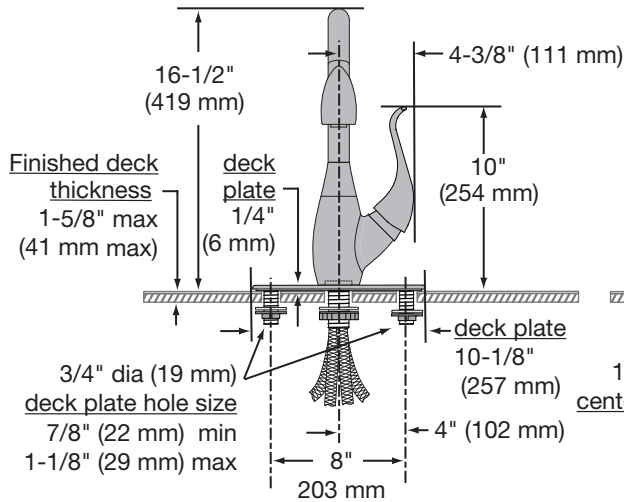

### Options / Modifications

Append appropriate -suffix to model number.

- DP 8 inch deckplate

# Dimensions Moscato Kitchen Faucet, S-2620-L

Three hole mount with deck plate installed

**Note:** Dimensions subject to change without notice.