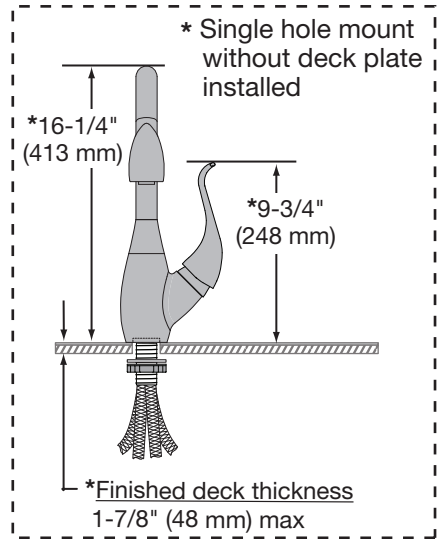

### Options / Modifications

Append appropriate -suffix to model number.

- DP 8 inch deckplate

# Dimensions Moscato Kitchen Faucet, S-2620-L

Three hole mount with deck plate installed

**Note:** Dimensions subject to change without notice.