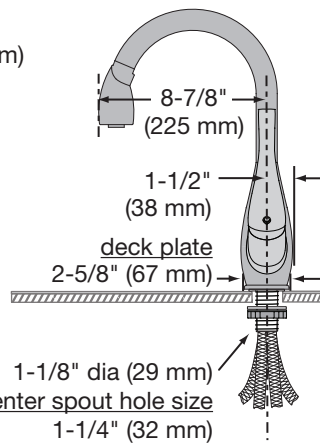

### Options / Modifications

Append appropriate -suffix to model number.

- DP 8 inch deckplate

# Dimensions Moscato Kitchen Faucet, S-2620-L

Three hole mount with deck plate installed

**Note:** Dimensions subject to change without notice.