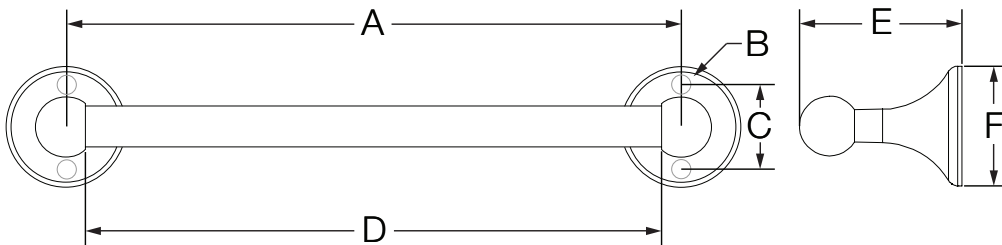

Location:

663TB-24
24" Towel Bar

Specification Submittal

Model Numbers	Specification
<input type="checkbox"/> 663TB-24 <i>Unity 24" Towel Bar</i>	Towel bar made from metal construction, plated in standard polished chrome finish. Includes durable anchors for 1/2" drywall or tile applications and features a universal mounting kit. When installed properly, the anchors hold a maximum weight of 50 lbs.
Modifications <input type="checkbox"/> -STN <i>Satin Nickel finish</i>	
<p>Note: Append appropriate -suffix to model number.</p>	Warranty
	<p>Limited Lifetime - to the original end purchaser in consumer/residential installations. 5 Years - for industrial/commercial installations. Refer to www.symmons.com/warranty for complete warranty information.</p>

Dimensions

Measurements	
A	23 5/8", 600 mm
B	(4x) Hole Size Ø 5/16", 8 mm
C	(2x) 1", 25 mm
D	22 7/8", 581 mm
E	3", 76 mm
F	Ø 2 1/8", 54 mm

Note: Dimensions subject to change without notice.

663TB-24

Barre à serviettes de 24 po

Dimensions

Mesures	
A	23 5/8 po, 600 mm
B	(4x) Taille du trou
C	Ø 5/16 po, 8 mm
D	(2x) 1 po, 25 mm
E	22 7/8 po, 581 mm
F	3 po, 76 mm
F	Ø 2 1/8 po, 54 mm

Remarque: Les dimensions sont sujettes à changer sans préavis.