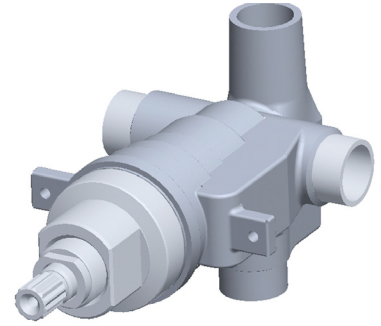

Location:

SYMMONS® Temptrol®

Shower & Tub-Shower Mixing Valve Model 46-2-BODY Specification Submittal

Model Numbers

- 46-2-BODY..... Symmons Temptrol Shower and Tub-Shower mixing valve.

Feature Highlights

- Symmons Temptrol 4-port pressure balancing mixing valve with adjustable stop screw to limit handle turn
- Single valve used in both Shower only and Tub-Shower installations. In shower only installations, a plug is included to install in tub supply output port.
- All ports 1/2 inch sweat

Warranty

- Limited Lifetime - to the original end purchaser in residential/consumer installations.
- 5 years - for commercial installations

Standards / Certifications

ASME A112.18.1-2005/CSA B125.1-05

Dimensions Temptrol Tub-Shower Mixing Valve, 4-port valve