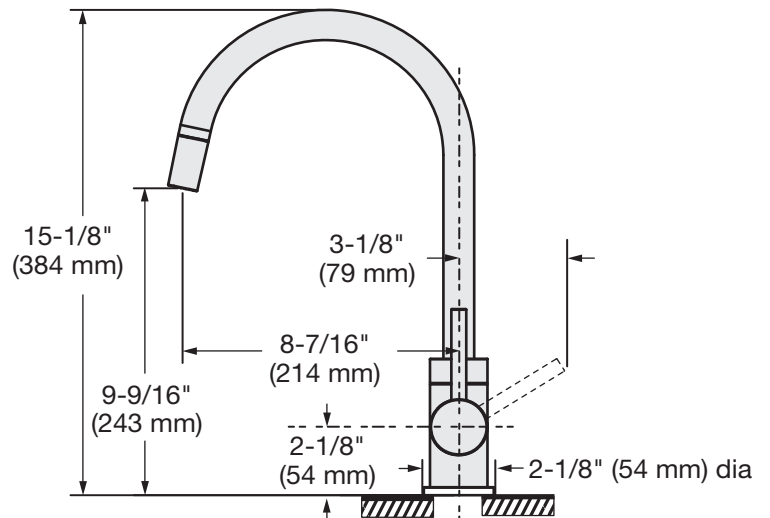

Location:

Pull-Down Kitchen Faucet SPP-3510

Specification Submittal

Model Number

- SPP-3510 Pull-Down Kitchen Faucet

Options / Modifications

Append appropriate -suffix to model number

- 0.5 0.5 gpm (1.9 L/min) Flow rate restrictor
- 1.0 1.0 gpm (3.8 L/min) Flow rate restrictor
- 1.5 1.5 gpm (5.7 L/min) Flow rate restrictor
- DP 8" deck plate for single hole mount faucets

Dimensions Dia Pull-Down Kitchen Faucet, SPP-3510

Note: Dimensions subject to change without notice.