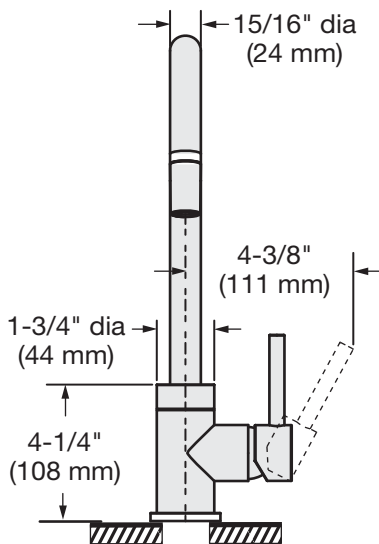

Location:

Pull-Down Kitchen Faucet SPP-3510

Specification Submittal

Model Number

- SPP-3510 Pull-Down Kitchen Faucet

Options / Modifications

Append appropriate -suffix to model number

- 0.5 0.5 gpm (1.9 L/min) Flow rate restrictor
- 1.0 1.0 gpm (3.8 L/min) Flow rate restrictor
- 1.5 1.5 gpm (5.7 L/min) Flow rate restrictor
- DP 8" deck plate for single hole mount faucets

Dimensions Dia Pull-Down Kitchen Faucet, SPP-3510

Note: Dimensions subject to change without notice.