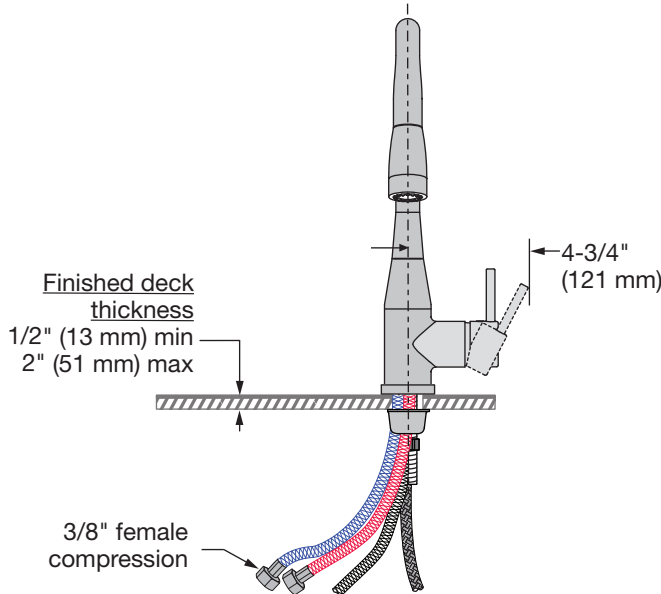

Location:

Kitchen Faucet S-2302-PD Specification Submittal

Model Number

- S-2302-PD Kitchen faucet

Finish Options / Modifications

Append appropriate -suffix to model number

- CG** -1.5 1.5 (5.7 L/min) flow rate restrictor
- CG** -1.0 1.0 (3.8 L/min) flow rate restrictor
- DP 8" deck plate
- BBZ Brushed Bronze finish
- MB Matte Black finish
- STS Stainless Steel finish

Warranty

- Limited Lifetime - to the original end purchaser in consumer installations
- 5 years - for commercial installations

Feature Highlights

- Single handle kitchen faucet with pull-down handspray spout and retractable hose
- Two mode handspray; standard stream and wide spray
- Spout has 360 degree rotation
- Ceramic control components
- Standard flow rate is 2.2 gpm (8.3 L/min)
Optional lower flow rate restrictor available
- Braided hose water supply connections
- Single hole mount
- Metal construction, polished chrome finish (standard)

Standards / Certifications

- ASME A112.18.1/CSA B.125.1
- NSF/ANSI 61.9; NSF/ANSI 372

Dimensions Sereno Kitchen Faucet, S-2302-PD

Note: Dimensions subject to change without notice
Braided supply hoses length approx. 21" (533 mm)

- CG** -1,5 Régulateur de débit de 5,7 L/min
- CG** -1,0 Régulateur de débit de 3,8 L/min
- DP Plaque de la base 203 mm (8 po)
- BBZ Fini bronze brossé
- MB Fini noir mat
- STS Fini acier inoxydable

Garantie