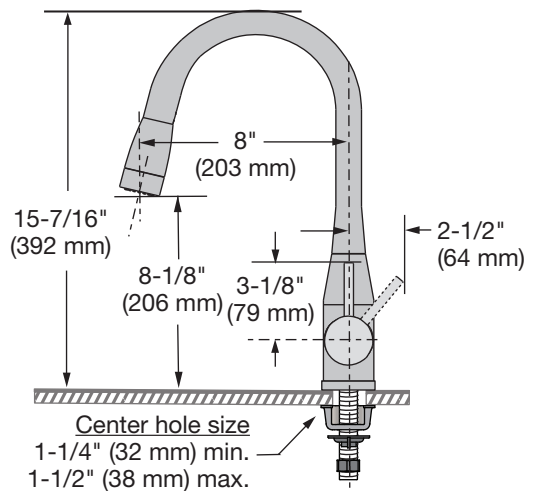

Location:

Kitchen Faucet S-2302-PD Specification Submittal

Model Number

- S-2302-PD Kitchen faucet

Finish Options / Modifications

Append appropriate -suffix to model number

- CG** -1.5 1.5 (5.7 L/min) flow rate restrictor
- CG** -1.0 1.0 (3.8 L/min) flow rate restrictor
- DP 8" deck plate
- BBZ Brushed Bronze finish
- MB Matte Black finish
- STS Stainless Steel finish

Warranty

- Limited Lifetime - to the original end purchaser in consumer installations
- 5 years - for commercial installations

Feature Highlights

- Single handle kitchen faucet with pull-down handspray spout and retractable hose
- Two mode handspray; standard stream and wide spray
- Spout has 360 degree rotation
- Ceramic control components
- Standard flow rate is 2.2 gpm (8.3 L/min)
Optional lower flow rate restrictor available
- Braided hose water supply connections
- Single hole mount
- Metal construction, polished chrome finish (standard)

Standards / Certifications

- ASME A112.18.1/CSA B.125.1
- NSF/ANSI 61.9; NSF/ANSI 372

Dimensions Sereno Kitchen Faucet, S-2302-PD

Note: Dimensions subject to change without notice
Braided supply hoses length approx. 21" (533 mm)

- CG** -1,5 Régulateur de débit de 5,7 L/min
- CG** -1,0 Régulateur de débit de 3,8 L/min
- DP Plaque de la base 203 mm (8 po)
- BBZ Fini bronze brossé
- MB Fini noir mat
- STS Fini acier inoxydable

Garantie