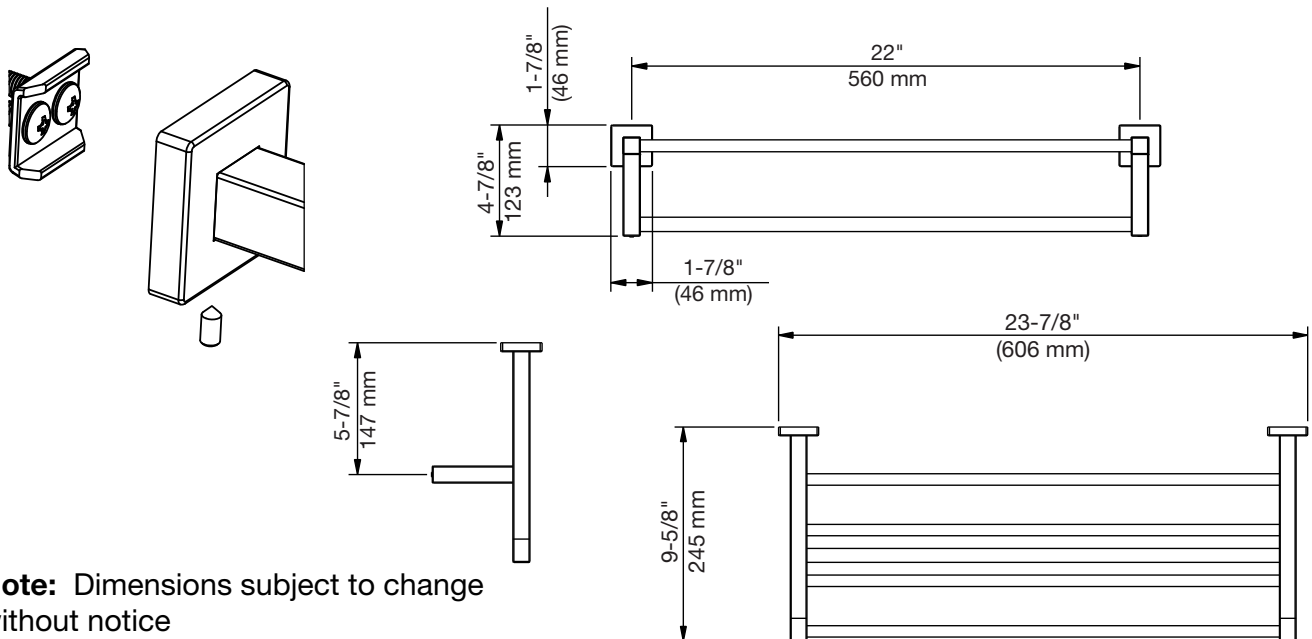

## Dimensions *Duro Towel Shelf, 363TS-22*

**Note:** Dimensions subject to change without notice