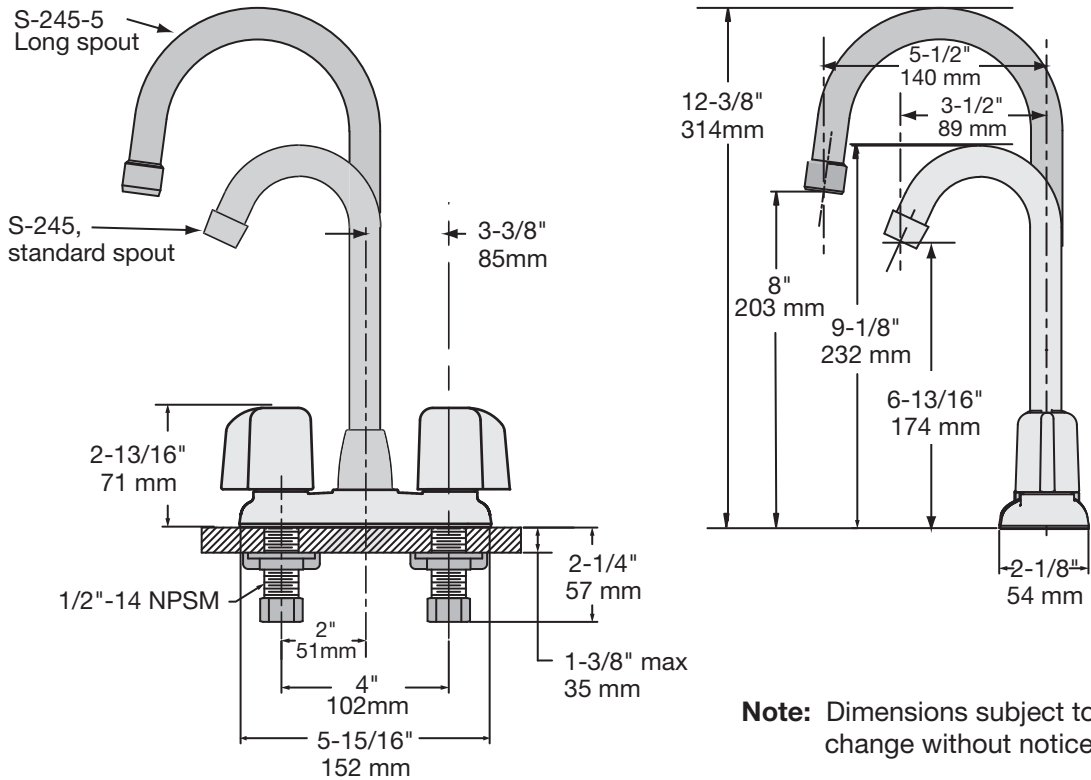

Dimensions Symmetrix® Bar Sink Faucet, S-245 and S-245-5