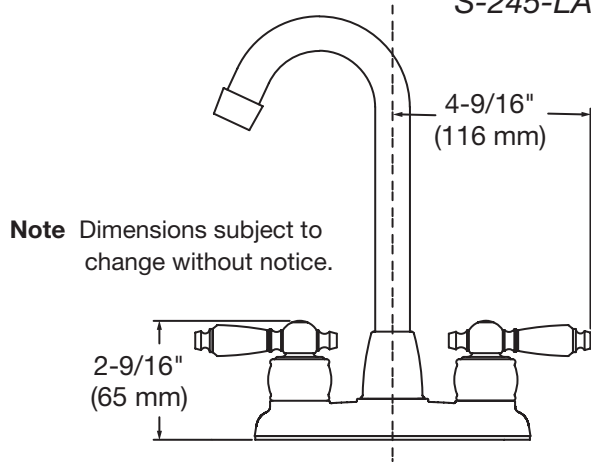

Location:

SYMMONS® Symmetrix®

Two handle Bar Sink Faucet, S-245 Series Specification Submittal

S-245 with standard handles

<p>Feature Highlights</p> <ul style="list-style-type: none"> ▪ Bar sink faucet, blade handles with red-blue indicators for hot-cold ▪ Quarter turn ceramic control components ▪ Standard spout size 3-1/2" x 9-1/8", configure as swivel or rigid ▪ 1/2 inch IPS shanks, 4 inch centers, metal construction 	<ul style="list-style-type: none"> ▪ Aerator with 2.2 gpm (8.3 L/min) flow rate (<i>Optional aerator available in lower flow rates</i>) ▪ Polished chrome finish <p>Warranty</p> <ul style="list-style-type: none"> ▪ Limited Lifetime - to the original end purchaser in consumer installations. ▪ 5 years - for commercial installations 	<p>Standards / Certifications</p> <p>ASME A112.18.1/CSA B125.1 NSF/ANSI 61.9; NSF/ANSI 372 WaterSense: 1.5 gpm (5.7 L/min)</p> 
--	---	---

Dimensions Symmetrix® Bar Sink Faucet, S-245 and S-245-5

Dimensions Bar Sink Faucet, S-245-LAM S-245-LAM

Dimensions Bar Sink Faucet, S-245-LWG