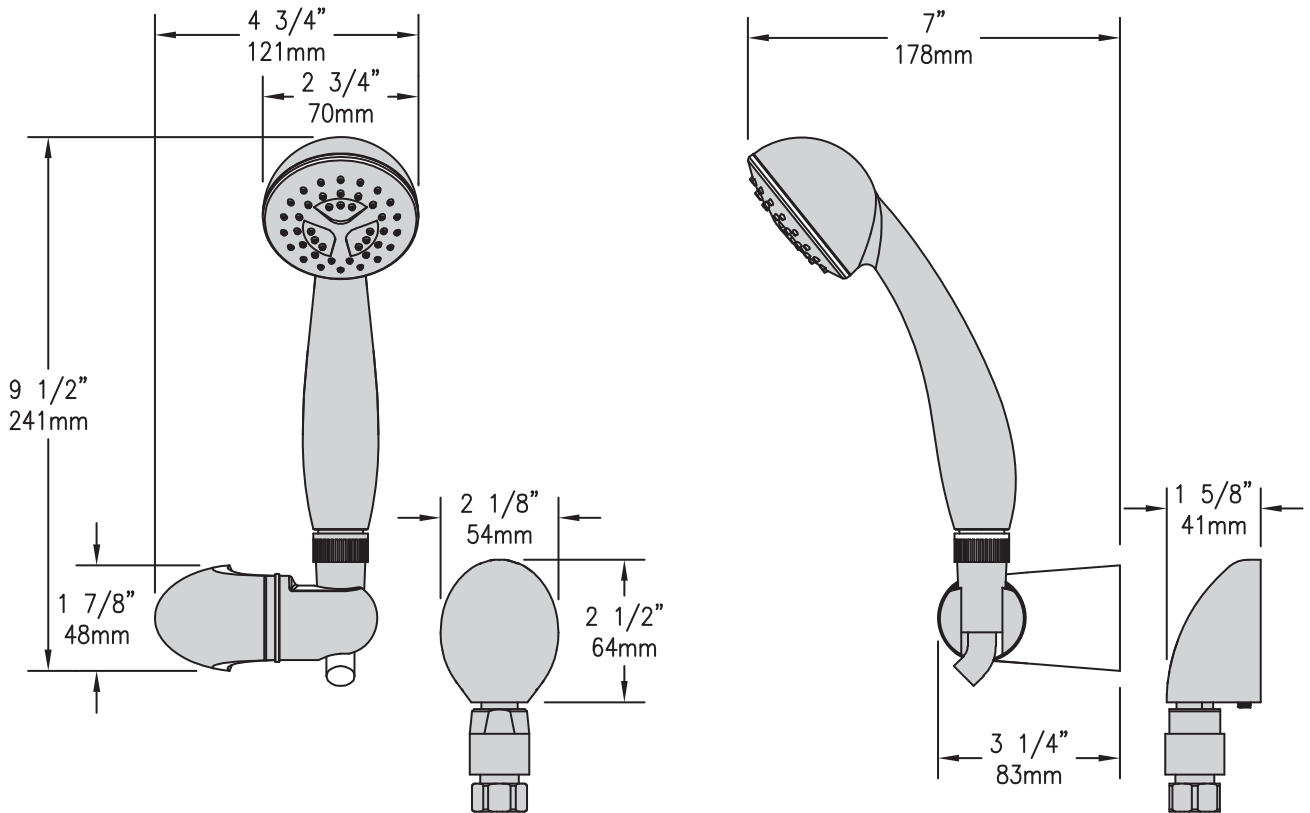

Euro-Flo™ Hand Shower, H301-V

Specification Submittal

Feature Highlights

- Euro-Flo™ single function hand shower with full drenching spray head
- 5 foot flexible metal hose with in-line vacuum breaker, wall connection, cradle and flange
- Standard flow rate at 2.5 gpm (9.5 L/Min)
- Polished chrome finish

Options

Append appropriate suffix to model number.

- BRS Radiance® polished brass finish
- STN Radiance® satin finish
- QD Quick-disconnect for hand shower hose
- 1.5 1.5 gpm (5.7 L/min) flow regulator
- 2.0 2.0 gpm (7.8 L/min) flow regulator

Dimensions Euro-Flo™ Hand Shower, H301-V

Note: Dimensions subject to change without notice.

Symmons Industries, Inc. ■ 31 Brooks Drive ■ Braintree, MA 02184
 (800) 796-6667, (781) 848-2250 ■ Fax (800) 961-9621, (781) 843-3849
 Website: www.symmons.com ■ Email: customerservice@symmons.com