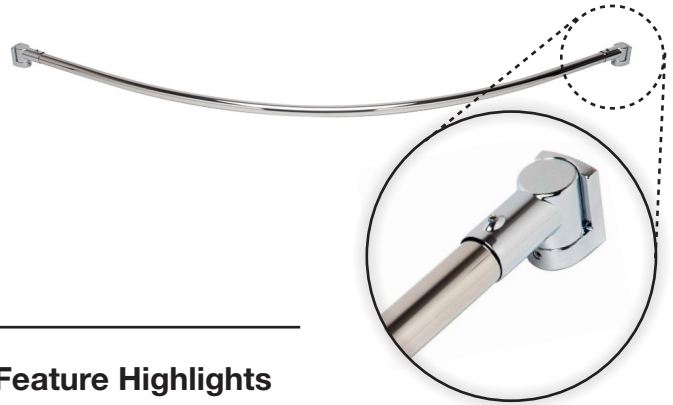

Shower Rod 353SR Series Specification Submittal

Location:

Model Numbers

- 353SR-5 5 foot Curved Shower Rod
- 353SR-6 6 foot Curved Shower Rod

Feature Highlights

- Metal construction
- Mounting hardware included
- Standard finish is polished chrome

Finish Options / Modifications

Append appropriate -suffix to model number

- Polished Chrome (standard finish)

Warranty

- Limited Lifetime - to the original end purchaser in residential/consumer installations.
- 5 years - for commercial installations

Dimensions Shower Rod, 353SR-5 and 353SR-6