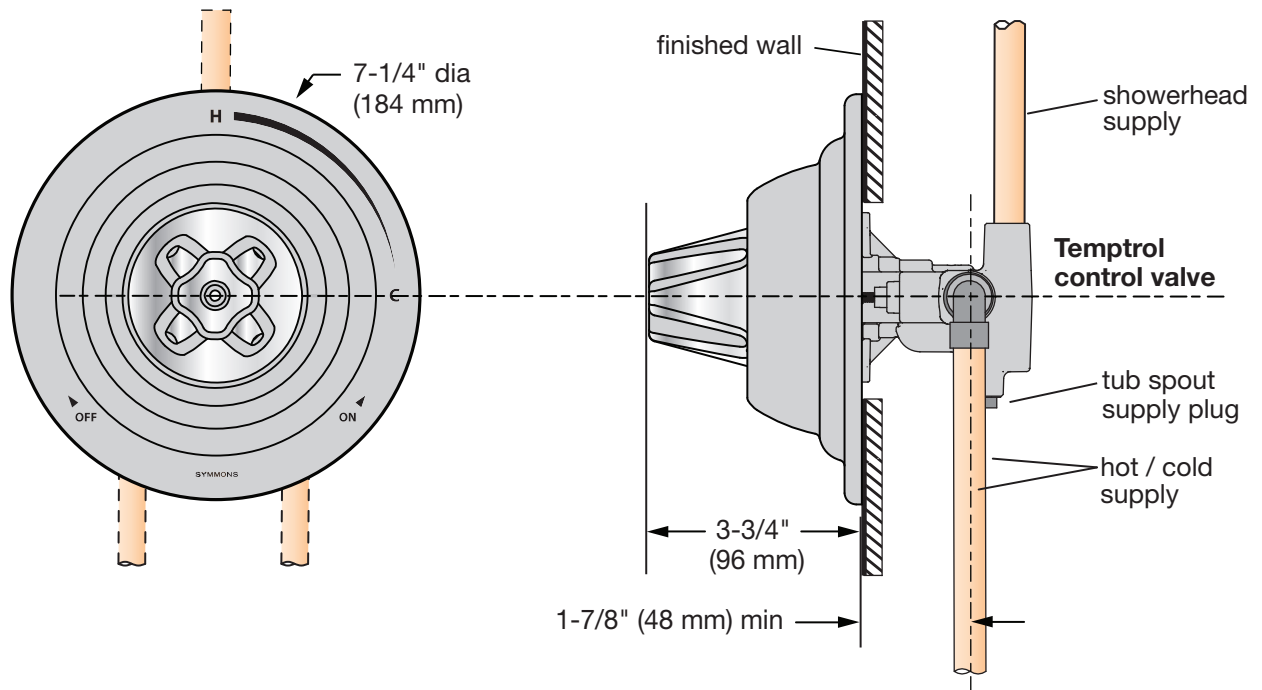

SYMMONS® Lig-Res™

Shower Valve Trim 5700-TRM Ligature resistant Installation Brief

Model Number

5700-TRMShower Valve Trim
(shower control valve not included)

Tools & Materials

5/32" hex wrench included

Disclaimers

Care and cleaning

Clean finished area using mild soap or a non-abrasive cleaner and then quickly rinse with water. A non-abrasive wax may be used to preserve finish area.

Visual Installation Guide Lig-Res Shower Valve Trim, 5700-TRM

Note: Valve, piping, and fittings are not included. Actual plumbing should be determined and installed by a licensed plumber.

Dimensions Lig-Res Shower Valve Trim, 5700-TRM (Minimum rough installation)

Note: Dimensions subject to change without notice

Dimensions Lig-Res Shower Valve Trim, 5700-TRM (Maximum rough installation)

Note: Dimensions subject to change without notice