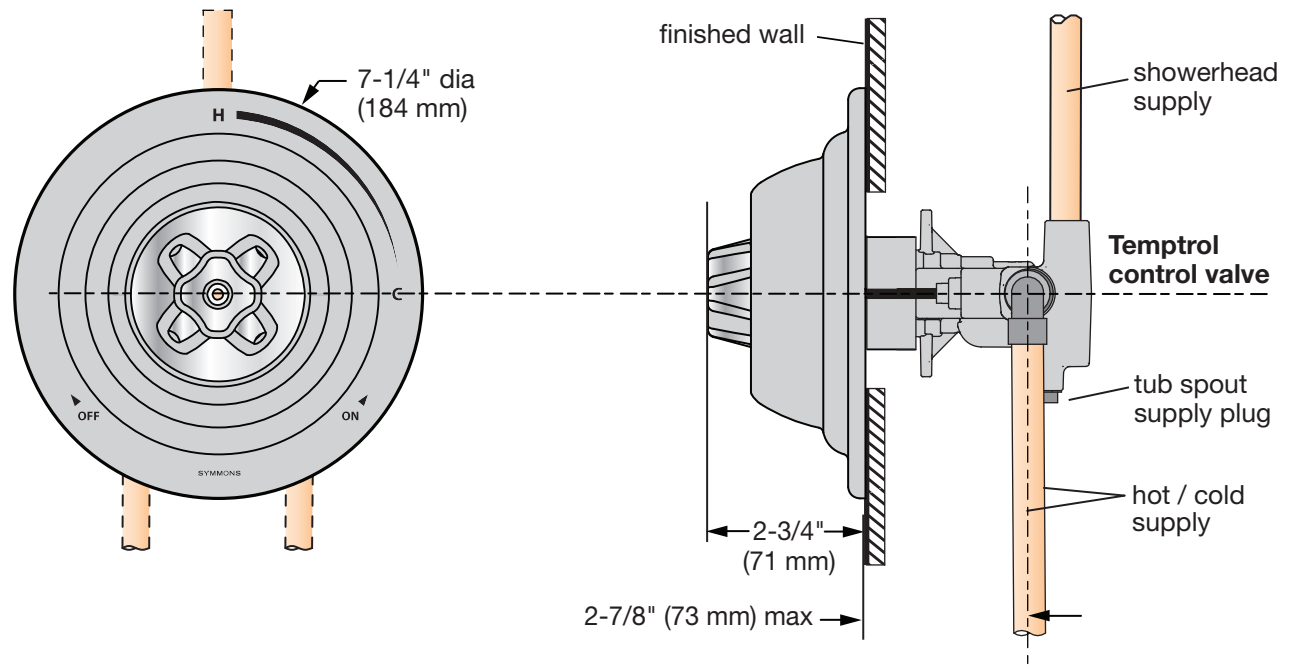

Care and cleaning

Clean finished area using mild soap or a non-abrasive cleaner and then quickly rinse with water. A non-abrasive wax may be used to preserve finish area.

Visual Installation Guide Lig-Res Shower Valve Trim, 5700-TRM

Note: Valve, piping, and fittings are not included. Actual plumbing should be determined and installed by a licensed plumber.

Dimensions Lig-Res Shower Valve Trim, 5700-TRM (Minimum rough installation)

Note: Dimensions subject to change without notice

Dimensions Lig-Res Shower Valve Trim, 5700-TRM (Maximum rough installation)

Note: Dimensions subject to change without notice