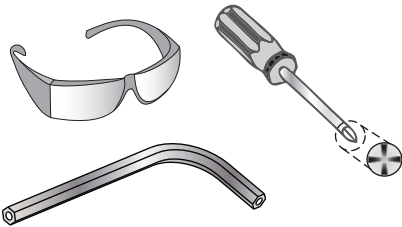

SYMMONS® Lig-Res™

Shower Valve Trim 5700-TRM Ligature resistant Installation Brief

Model Number

5700-TRMShower Valve Trim
(shower control valve not included)

Tools & Materials

5/32" hex wrench included

Disclaimers

- Product is designed to reduce likelihood that unit can be used as a device for hanging.
- Product is not a substitute for the evaluation, treatment or appropriate supervision of persons at risk of suicide.

Care and cleaning

Clean finished area using mild soap or a non-abrasive cleaner and then quickly rinse with water. A non-abrasive wax may be used to preserve finish area.

Visual Installation Guide Lig-Res Shower Valve Trim, 5700-TRM

Note: Dimensions subject to change without notice

Dimensions Lig-Res Shower Valve Trim, 5700-TRM (Maximum rough installation)

Note: Dimensions subject to change without notice