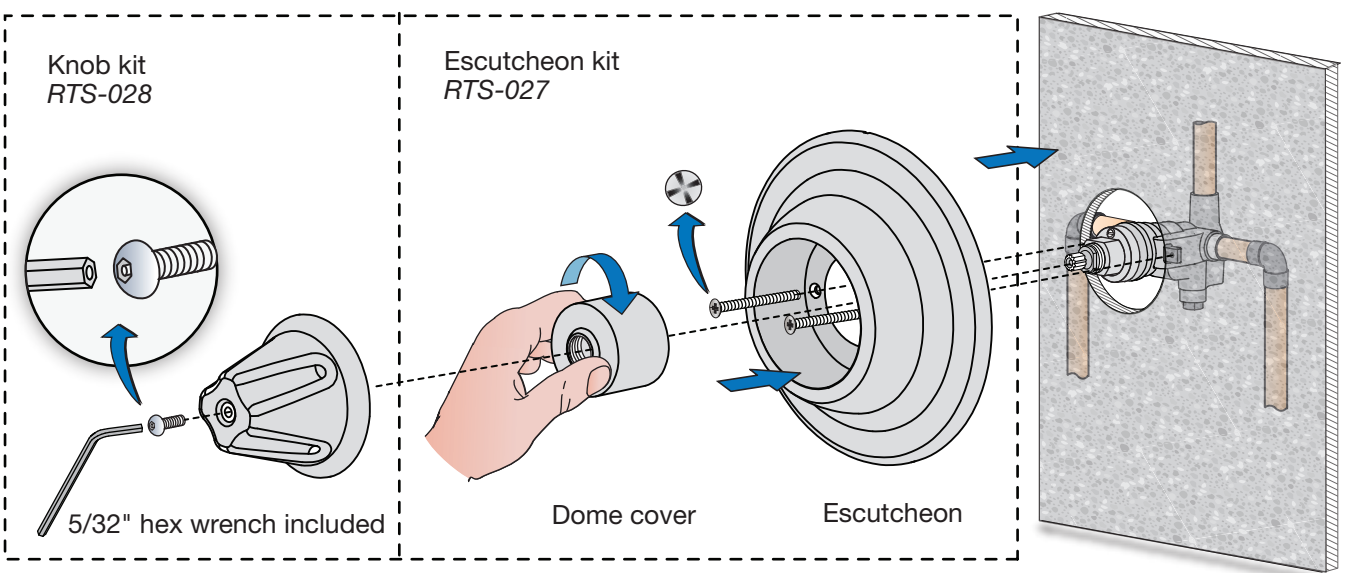

SYMMONS® Lig-Res™

Shower Valve Trim 5700-TRM Ligature resistant Installation Brief

Model Number

5700-TRMShower Valve Trim
(shower control valve not included)

Tools & Materials

5/32" hex wrench included

Disclaimers

Care and cleaning

Clean finished area using mild soap or a non-abrasive cleaner and then quickly rinse with water. A non-abrasive wax may be used to preserve finish area.

Visual Installation Guide Lig-Res Shower Valve Trim, 5700-TRM

Note: Valve, piping, and fittings are not included. Actual plumbing should be determined and installed by a licensed plumber.

Dimensions Lig-Res Shower Valve Trim, 5700-TRM (Minimum rough installation)

Note: Dimensions subject to change without notice

Dimensions Lig-Res Shower Valve Trim, 5700-TRM (Maximum rough installation)

Note: Dimensions subject to change without notice