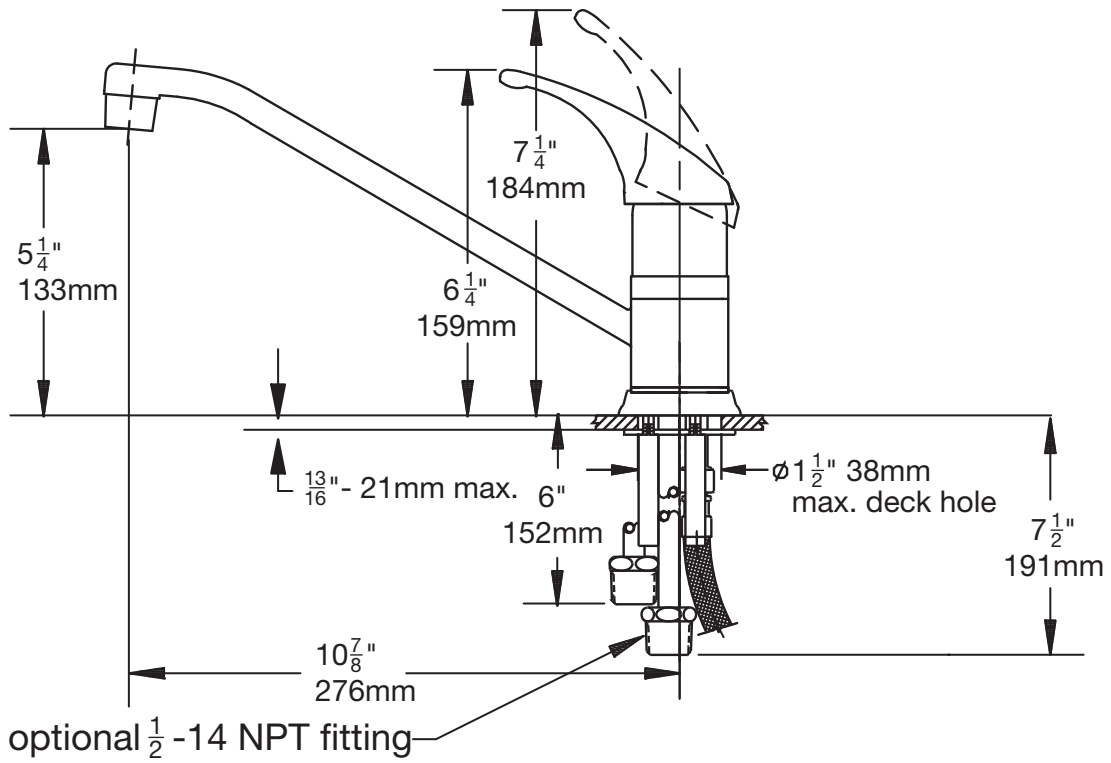

- LP Loop handle
- W Lever handle 6 inch (152mm) chrome only

Other Options

Append appropriate -suffix to model number.

- LST 18 inch copper supply tubing
- BH 20 inch (508 mm) braided hose supplies (not available with -SM option)
- 10 10-7/8 inch swing spout with aerator
- IPS 1/2 inch IPS connections
-  -0.35 Vandal resistant, 0.35 gpm (1.3 L/min) flow restrictor
-  -.5 Vandal resistant, .5 gpm (1.9 L/min) flow restrictor
-  -1.0 1.0 gpm (3.8 L/min) flow restrictor
-  -1.5 1.5 gpm (5.7 L/min) flow restrictor
- VP Vandal resistant, standard 2.2 gpm aerator
- NA Non-aerated, laminar flow outlet
- SM Single hole mounting (not available with -BH option)

Dimensions *Symmetrix Kitchen Faucet, S-23*

Note: Dimensions subject to change without notice.

Dimensions *Symmetrix Kitchen Faucet, S-23-W*

Note: Dimensions subject to change without notice.

Dimensions *Symmetrix Kitchen Faucet, S-23-SM-10*

Note: Dimensions subject to change without notice.

Dimensions *Symmetrix Kitchen Faucet, S-23-BH*

Note: Dimensions subject to change without notice.

Dimensions *Symmetrix Kitchen Faucet, S-23-SM*

Note: Dimensions subject to change without notice.