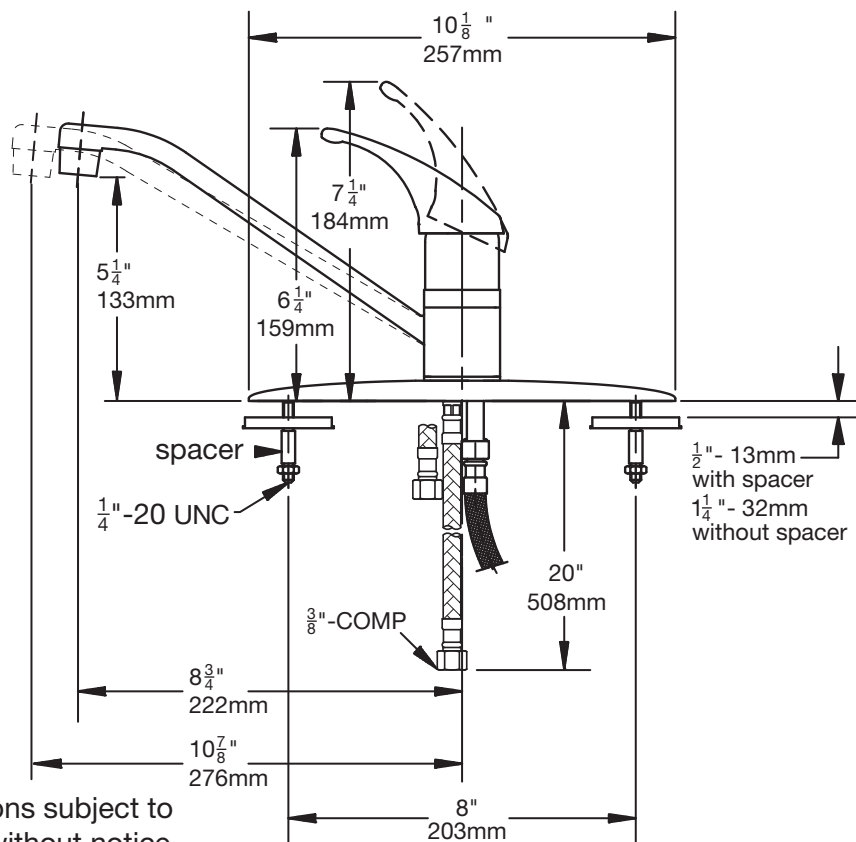

- LP Loop handle
- W Lever handle 6 inch (152mm) chrome only

Other Options

Append appropriate -suffix to model number.

- LST 18 inch copper supply tubing
- BH 20 inch (508 mm) braided hose supplies (not available with -SM option)
- 10 10-7/8 inch swing spout with aerator
- IPS 1/2 inch IPS connections
-  -0.35 Vandal resistant, 0.35 gpm (1.3 L/min) flow restrictor
-  -.5 Vandal resistant, .5 gpm (1.9 L/min) flow restrictor
-  -1.0 1.0 gpm (3.8 L/min) flow restrictor
-  -1.5 1.5 gpm (5.7 L/min) flow restrictor
- VP Vandal resistant, standard 2.2 gpm aerator
- NA Non-aerated, laminar flow outlet
- SM Single hole mounting (not available with -BH option)

Dimensions *Symmetrix Kitchen Faucet, S-23*

Note: Dimensions subject to change without notice.

Dimensions *Symmetrix Kitchen Faucet, S-23-W*

Note: Dimensions subject to change without notice.

Dimensions *Symmetrix Kitchen Faucet, S-23-SM-10*

Note: Dimensions subject to change without notice.

Dimensions *Symmetrix Kitchen Faucet, S-23-BH*

Note: Dimensions subject to change without notice.

Dimensions *Symmetrix Kitchen Faucet, S-23-SM*

Note: Dimensions subject to change without notice.