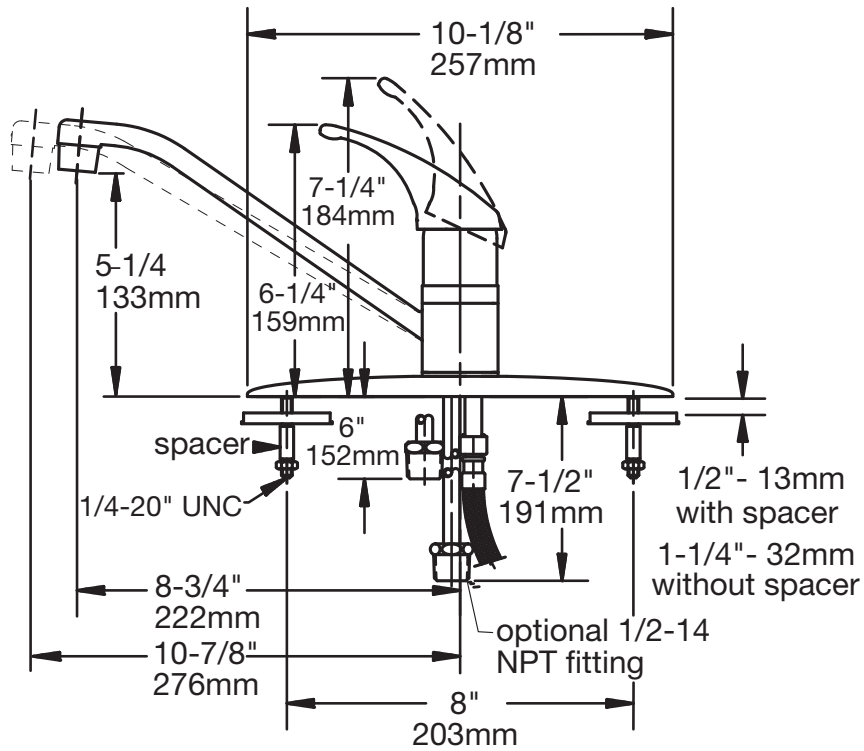

- Supply has 3/8 inch copper tubing, 8-inch centers
- Metal construction, polished chrome finish
- 2.2 gpm (8.3 L/min) standard flow rate 

Standards / Certifications

ASME A112.18.1-2005/CSA B125.1-05

Warranty

- LP Loop handle
- W Lever handle 6 inch (152mm) chrome only

Other Options

Append appropriate -suffix to model number.

- LST 18 inch copper supply tubing
- BH 20 inch (508 mm) braided hose supplies (not available with -SM option)
- 10 10-7/8 inch swing spout with aerator
- IPS 1/2 inch IPS connections
-  -0.35 Vandal resistant, 0.35 gpm (1.3 L/min) flow restrictor
-  -.5 Vandal resistant, .5 gpm (1.9 L/min) flow restrictor
-  -1.0 1.0 gpm (3.8 L/min) flow restrictor
-  -1.5 1.5 gpm (5.7 L/min) flow restrictor
- VP Vandal resistant, standard 2.2 gpm aerator
- NA Non-aerated, laminar flow outlet
- SM Single hole mounting (not available with -BH option)

Dimensions *Symmetrix Kitchen Faucet, S-23*

Note: Dimensions subject to change without notice.

Dimensions *Symmetrix Kitchen Faucet, S-23-W*

Note: Dimensions subject to change without notice.

Dimensions *Symmetrix Kitchen Faucet, S-23-SM-10*

Note: Dimensions subject to change without notice.

Dimensions *Symmetrix Kitchen Faucet, S-23-BH*

Note: Dimensions subject to change without notice.

Dimensions *Symmetrix Kitchen Faucet, S-23-SM*

Note: Dimensions subject to change without notice.