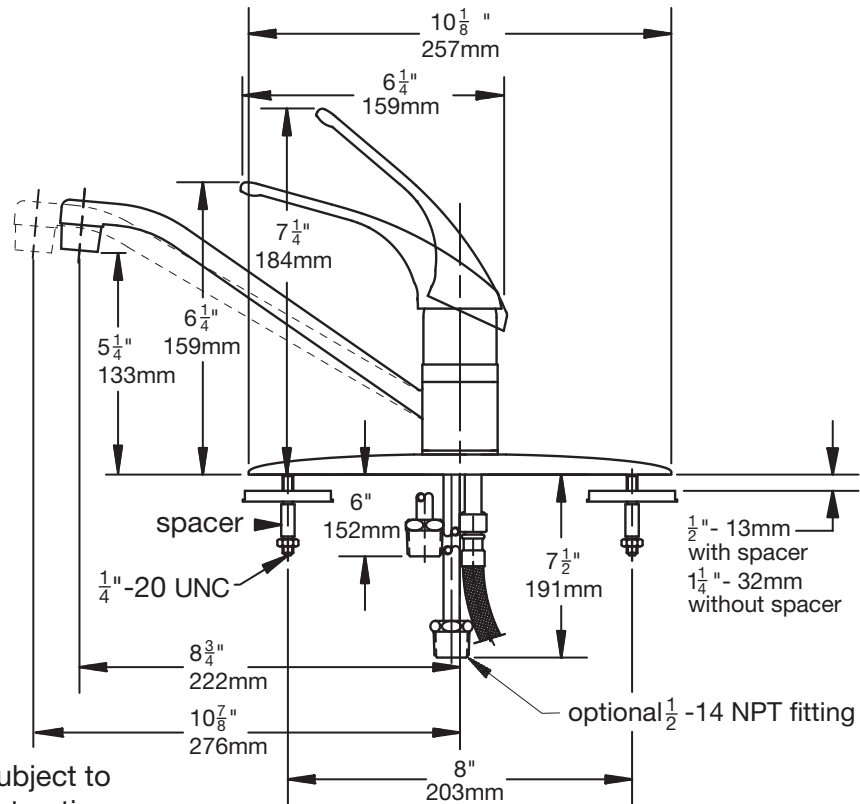

- LP Loop handle
- W Lever handle 6 inch (152mm) chrome only

Other Options

Append appropriate -suffix to model number.

- LST 18 inch copper supply tubing
- BH 20 inch (508 mm) braided hose supplies (not available with -SM option)
- 10 10-7/8 inch swing spout with aerator
- IPS 1/2 inch IPS connections
-  -0.35 Vandal resistant, 0.35 gpm (1.3 L/min) flow restrictor
-  -.5 Vandal resistant, .5 gpm (1.9 L/min) flow restrictor
-  -1.0 1.0 gpm (3.8 L/min) flow restrictor
-  -1.5 1.5 gpm (5.7 L/min) flow restrictor
- VP Vandal resistant, standard 2.2 gpm aerator
- NA Non-aerated, laminar flow outlet
- SM Single hole mounting (not available with -BH option)

Dimensions *Symmetrix Kitchen Faucet, S-23*

Note: Dimensions subject to change without notice.

Dimensions *Symmetrix Kitchen Faucet, S-23-W*

Note: Dimensions subject to change without notice.

Dimensions *Symmetrix Kitchen Faucet, S-23-SM-10*

Note: Dimensions subject to change without notice.

Dimensions *Symmetrix Kitchen Faucet, S-23-BH*

Note: Dimensions subject to change without notice.

Dimensions *Symmetrix Kitchen Faucet, S-23-SM*

Note: Dimensions subject to change without notice.