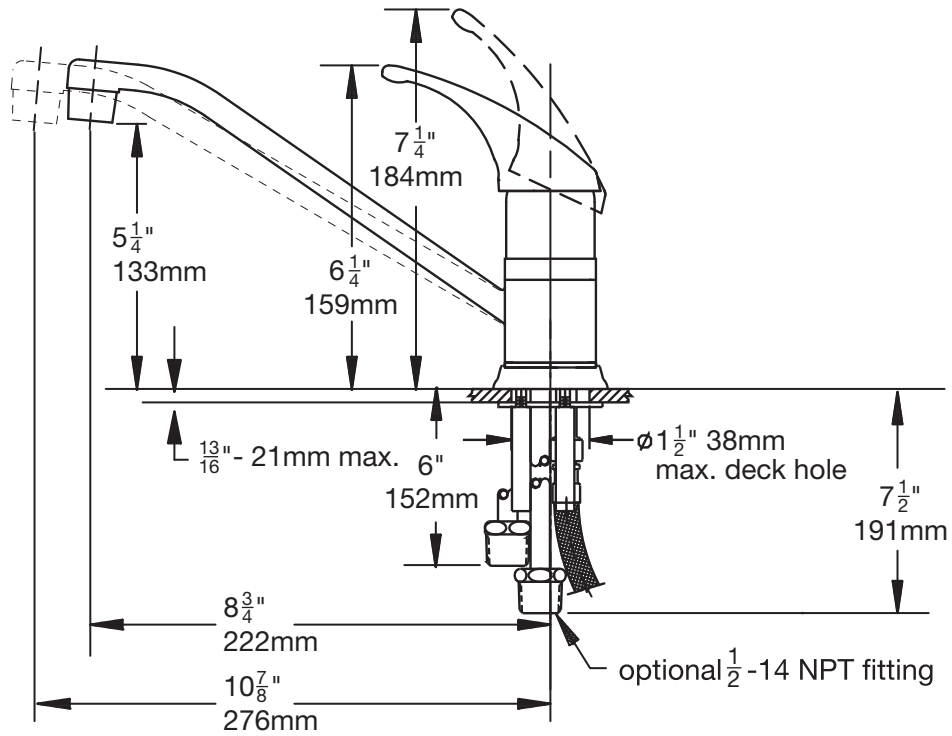

- LP Loop handle
- W Lever handle 6 inch (152mm) chrome only

Other Options

Append appropriate -suffix to model number.

- LST 18 inch copper supply tubing
- BH 20 inch (508 mm) braided hose supplies (not available with -SM option)
- 10 10-7/8 inch swing spout with aerator
- IPS 1/2 inch IPS connections
-  -0.35 Vandal resistant, 0.35 gpm (1.3 L/min) flow restrictor
-  -.5 Vandal resistant, .5 gpm (1.9 L/min) flow restrictor
-  -1.0 1.0 gpm (3.8 L/min) flow restrictor
-  -1.5 1.5 gpm (5.7 L/min) flow restrictor
- VP Vandal resistant, standard 2.2 gpm aerator
- NA Non-aerated, laminar flow outlet
- SM Single hole mounting (not available with -BH option)

Dimensions *Symmetrix Kitchen Faucet, S-23*

Note: Dimensions subject to change without notice.

Dimensions *Symmetrix Kitchen Faucet, S-23-W*

Note: Dimensions subject to change without notice.

Dimensions *Symmetrix Kitchen Faucet, S-23-SM-10*

Note: Dimensions subject to change without notice.

Dimensions *Symmetrix Kitchen Faucet, S-23-BH*

Note: Dimensions subject to change without notice.

Dimensions *Symmetrix Kitchen Faucet, S-23-SM*

Note: Dimensions subject to change without notice.