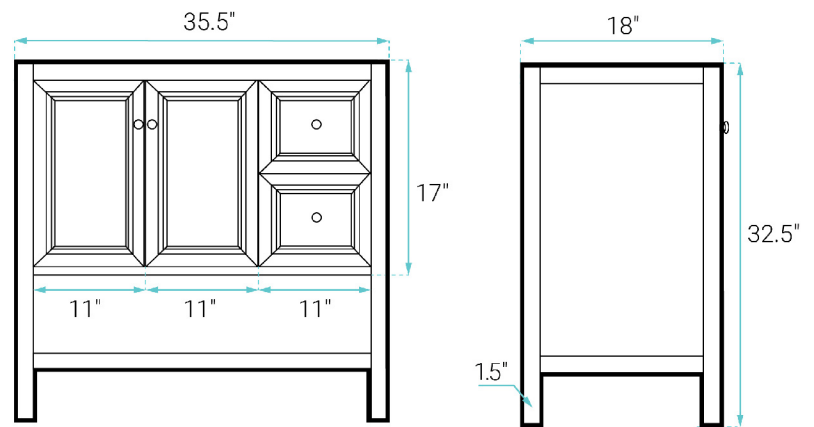

### FEATURES:

- Sleek, freestanding design
- Glazed ceramic, single sink
- Standard 1.75" drain hole
- Standard 1.38" faucet holes
- Stainless steel metal legs
- Chrome-finish overflow

### SPECIFICATIONS:

N.W: 100 lb.

W: 36.5" x D: 18.5" x H: 33.5"

Inner Sink: D: 10.5" x W: 19.5" x H: 5"