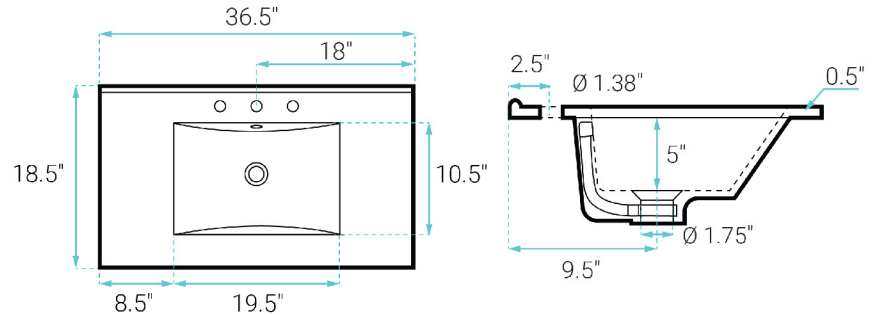

### FEATURES:

- Sleek, freestanding design
- Glazed ceramic, single sink
- Standard 1.75" drain hole
- Standard 1.38" faucet holes
- Stainless steel metal legs
- Chrome-finish overflow

### SPECIFICATIONS:

N.W: 100 lb.

W: 36.5" x D: 18.5" x H: 33.5"

Inner Sink: D: 10.5" x W: 19.5" x H: 5"