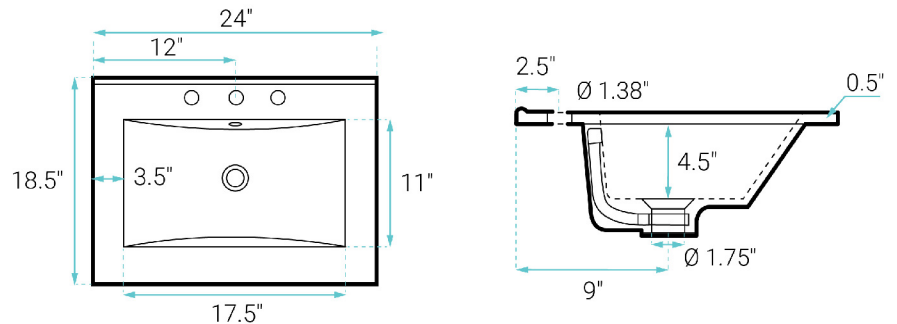

### FEATURES:

- Sleek, freestanding design
- Glazed ceramic, single sink
- Standard 1.75" drain hole
- Standard 1.38" faucet holes
- Stainless steel metal legs
- Chrome-finish overflow

### SPECIFICATIONS:

N.W: 81 lb.

W: 24" x D: 18.5" x H: 35.5"

Inner Sink: D: 11" x W: 17.5" x H: 4.5"