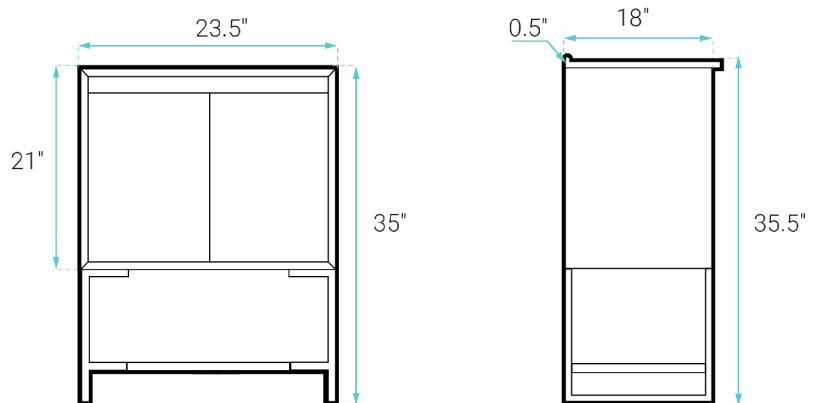

### SPECIFICATIONS:

N.W: 81 lb.

W: 24" x D: 18.5" x H: 35.5"

Inner Sink: D: 11" x W: 17.5" x H: 4.5"