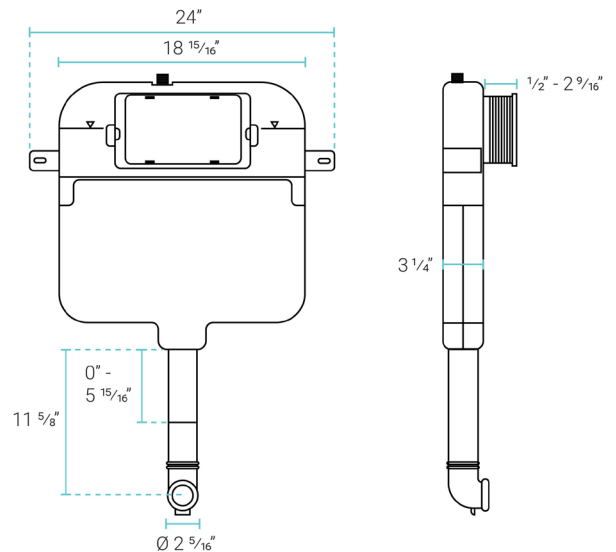

- N.W: 83.7 lb.
- L: 22" x W: 14 3/8" x H: 16"

Included Kit Parts:

- In-Wall Tank: SM-W324
- Back-to-Wall Toilet: SM-WT514
- Actuator Plate: SM-WC001C

Residential Concealed Tank Carrier System

for Back-to-Wall Toilet

SM-WC324

Features:

- Saves space with concealed tank
- Strong, secure hold
- Easy tank access
- Dual-flush

Installation:

- In-wall

Specifications:

- N.W: 8.13 lb.
- L: 24" x W: 3 1/4" x H: 28 15/16"

Included Kit Parts:

- In-Wall Tank: SM-W324
- Back-to-Wall Toilet: SM-WT514
- Actuator Plate: SM-WC001C

Dual-Flush Flush Actuator SM-WC001C

Features:

- ABS material
- Dual-flush push buttons

Installation:

- Front-mount

Specifications:

- N.W: 2.0 lb.
- L: 9 ⁵/₁₆" x W: ⁵/₁₆" x H: 6"

Included Kit Parts:

- In-Wall Tank: SM-W324
- Back-to-Wall Toilet: SM-WT514
- Actuator Plate: SM-WC001C