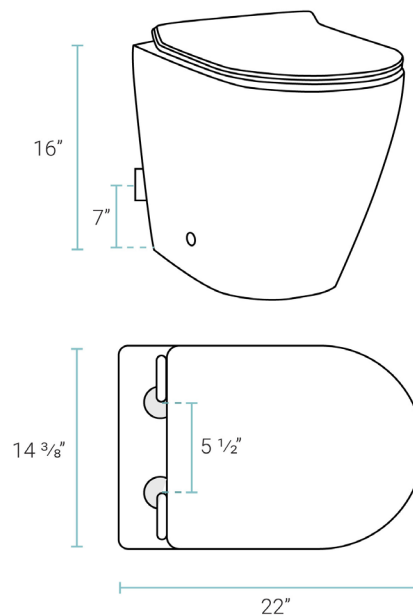

St. Tropez

Back-to-Wall Toilet

SM-WT514

Features:

- Space saving, back-to-wall design
- Elongated bowl
- Glazed ceramic
- Quick-release, soft-close seat

Installation:

- Floor-mount
- 7" vertical rough-in

Specifications:

- N.W: 83.7 lb.
- L: 22" x W: 14 3/8" x H: 16"

Included Kit Parts:

- In-Wall Tank: SM-W324
- Back-to-Wall Toilet: SM-WT514
- Actuator Plate: SM-WC001C

Residential Concealed Tank Carrier System

for Back-to-Wall Toilet

SM-WC324

Features:

- Saves space with concealed tank
- Strong, secure hold
- Easy tank access
- Dual-flush

Installation:

- In-wall

Specifications:

- N.W: 8.13 lb.
- L: 24" x W: 3 1/4" x H: 28 15/16"

Included Kit Parts:

- N.W: 2.0 lb.
- L: 9 ⁵/₁₆" x W: ⁵/₁₆" x H: 6"

Included Kit Parts:

- In-Wall Tank: SM-W324
- Back-to-Wall Toilet: SM-WT514
- Actuator Plate: SM-WC001C