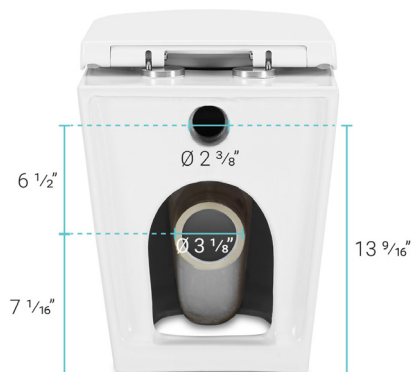

St. Tropez

Back-to-Wall Toilet

SM-WT514

Features:

- Space saving, back-to-wall design
- Elongated bowl
- Glazed ceramic
- Quick-release, soft-close seat

Installation:

- Floor-mount
- 7" vertical rough-in

Specifications:

- N.W: 83.7 lb.
- L: 22" x W: 14 3/8" x H: 16"

Included Kit Parts:

- In-Wall Tank: SM-W324
- Back-to-Wall Toilet: SM-WT514
- Actuator Plate: SM-WC001C

Residential Concealed Tank Carrier System

for Back-to-Wall Toilet

SM-WC324

Features:

- Saves space with concealed tank
- Strong, secure hold
- Easy tank access
- Dual-flush

Installation:

- In-wall

Specifications:

- N.W: 8.13 lb.
- L: 24" x W: 3 1/4" x H: 28 15/16"

Included Kit Parts:

- In-Wall Tank: SM-W324
- Back-to-Wall Toilet: SM-WT514
- Actuator Plate: SM-WC001C

Dual-Flush Flush Actuator SM-WC001C

Features:

- ABS material
- Dual-flush push buttons

Installation:

- Front-mount

Specifications: