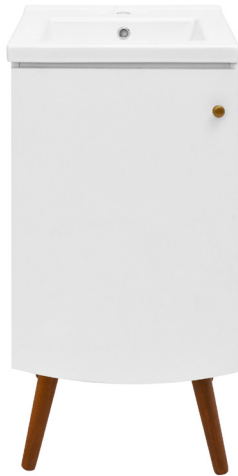

Manoir

Freestanding Vanity

SM-BV650

Swiss Madison®
well made forever

Features:

- Sleek, freestanding design
- Glazed ceramic, single sink
- Wooden legs
- Chrome-finish overflow
- Standard 1 3/8" faucet hole
- Standard 1 3/4" drain hole

Installation:

- Freestanding, assembly required

Colors & Finishes:

- White: SM-BV650

Specifications:

- N.W: 34.17 lb.
- D: 17 7/8" x W: 18" x H: 34 9/16"
- Inner Sink: D: 13 3/8" x W: 10 5/8" x H: 5 1/2"
- Basin Depth: 5 1/2"

Included Parts:

- Freestanding Vanity: SM-BV650-C
- Vanity Top Sink: SM-BVP18S
- Leg: SM-BVP06
- Cabinet Hardware: SM-BVP11

Required Parts (sold separately):

- Sink Drain *
- Drain Trap *
- Faucet *
- Water Supply Lines
- * Sold by Swiss Madison