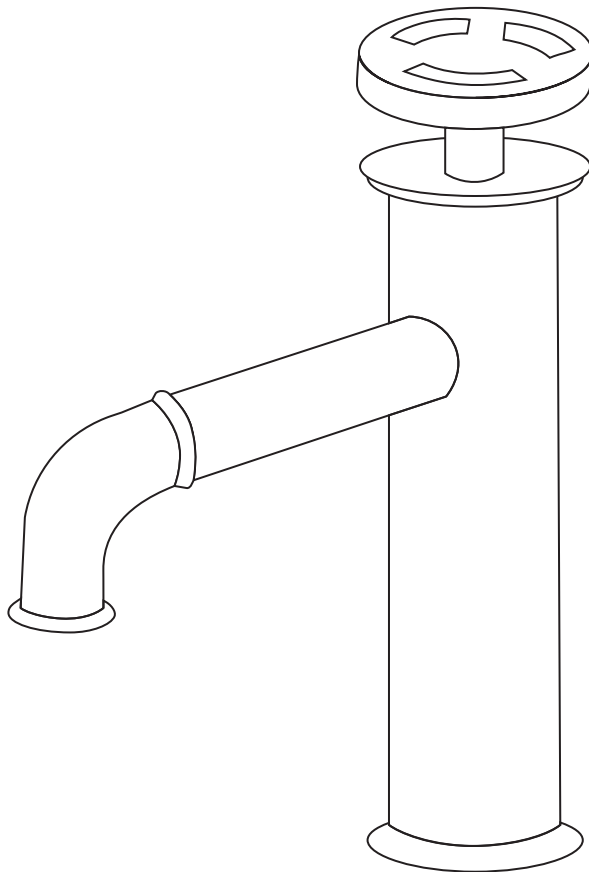

Avallon Single-Handle Faucet INSTALLATION INSTRUCTIONS

Swiss Madison[®]
well made forever

@SwissMadison
#WellMadeForever

PRIOR TO INSTALLATION:

- Inspect faucet to ensure no damages have occurred while in shipping.
- Observe all plumbing and building codes in accordance with your state and local requirements.
- All dimensions are nominal! Be sure to measure your faucet prior to installation.
- The step-by-step guidelines in the installation instructions are a general reference. Should there be any discrepancies, Swiss Madison cannot be held liable. It is recommended to install all Swiss Madison products by hiring a licensed professional.
- Read installation and maintenance instructions thoroughly before installing. Be sure to use proper tools and always wear proper personal safety accessories for your protection.

Faucet

O-Ring

Installation Bolts

1. Connect Hose to Faucet

- Connect pipe to faucet, then place the O-ring below the faucet.
- Attach hot and cold hose, then place into hole.

2 Connect Water Supply to Faucet