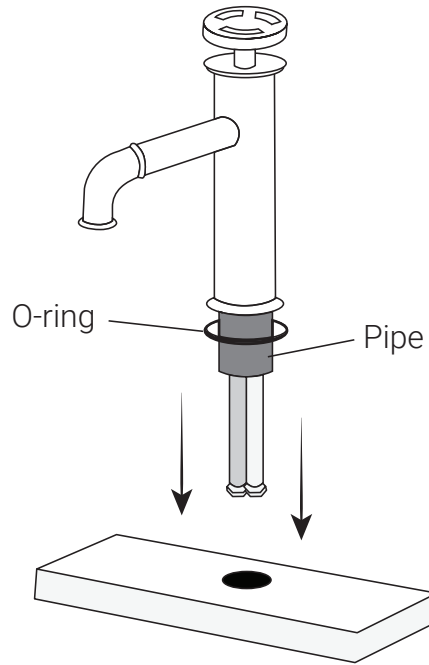

Faucet

O-Ring

Installation Bolts

1. Connect Hose to Faucet

- Connect pipe to faucet, then place the O-ring below the faucet.
- Attach hot and cold hose, then place into hole.

2 Connect Water Supply to Faucet

- Screw rubber washer, metal washer and nut onto the pipe.
- Connect water supply (not included) to hot and cold hose. Turn on and check for leaks.

ONE YEAR LIMITED WARRANTY

Swiss Madison® products are made with quality materials and excellent craftsmanship to provide our customers with beautiful, durable, long-lasting products. Should there be any defects in materials or craftsmanship under regular use that are discovered within the first year of installation, Swiss Madison® will provide replacement parts at no charge, or at its discretion, replace any product or part of the product that is deemed defective, under normal installation, use, service or maintenance. This warranty applies only to the original purchaser. Proof of purchase will be required in the instance of a claim.