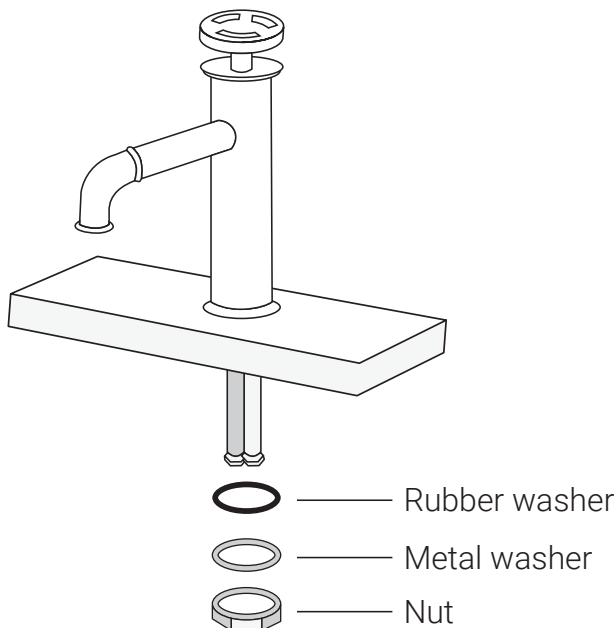

Faucet

O-Ring

Installation Bolts

1. Connect Hose to Faucet

- Connect pipe to faucet, then place the O-ring below the faucet.
- Attach hot and cold hose, then place into hole.

2 Connect Water Supply to Faucet

- Screw rubber washer, metal washer and nut onto the pipe.
- Connect water supply (not included) to hot and cold hose. Turn on and check for leaks.

ONE YEAR LIMITED WARRANTY

Swiss Madison® products are made with quality materials and excellent craftsmanship to provide our customers with beautiful, durable, long-lasting products. Should there be any defects in materials or craftsmanship under regular use that are discovered within the first year of installation, Swiss Madison® will provide replacement parts at no charge, or at its discretion, replace any product or part of the product that is deemed defective, under normal installation, use, service or maintenance. This warranty applies only to the original purchaser. Proof of purchase will be required in the instance of a claim.