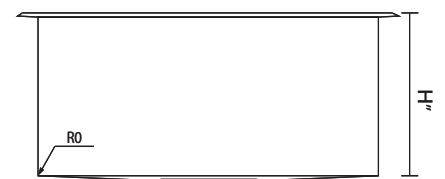

Parts:

- SM-KU706-G : 14"x18" SS Undermount Kitchen Sink Grid
- SM-KU707-G : 21"x18" SS Undermount Kitchen Sink Grid
- SM-KU708-G : 26"x18" SS Undermount Kitchen Sink Grid
- SM-KU709-G : 27"x19" SS Undermount Kitchen Sink Grid
- SM-KD243 / SM-KD244 / SM-KD765 / SM-KD766 : Stainless Steel Drain

Drain Location	Model SKU	L x W x H	Product Weight	Basin
Center Drain	SM-KU706	14" x 18" x 10"	15lbs.	Single
	SM-KU707	21" x 18" x 8"	22lbs.	Single
	SM-KU708	26" x 18" x 8"	21lbs.	Single
	SM-KU709	27" x 19" x 10"	26lbs.	Single

Indicate Model

- ☐
- ☐
- ☐
- ☐