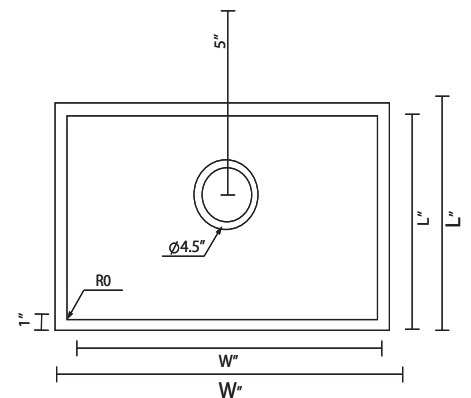

Features

- Non-porous and scratch resistant
- Sound absorbing pads
- Extra large basin
- Center drain hole
- R0 corners for a sleek and modern look

Specifications

- Crafted of durable T304 stainless steel
- Sturdy 16 gauge steel construction
- Sound absorbing pads
- Features R0 corners for a sleek and modern look
- Undermount sink offers 3 types of installation
- Center rear offset drain hole
- 1 year limited warranty

Parts:

- SM-KU706-G : 14"x18" SS Undermount Kitchen Sink Grid
- SM-KU707-G : 21"x18" SS Undermount Kitchen Sink Grid
- SM-KU708-G : 26"x18" SS Undermount Kitchen Sink Grid
- SM-KU709-G : 27"x19" SS Undermount Kitchen Sink Grid
- SM-KD243 / SM-KD244 / SM-KD765 / SM-KD766 : Stainless Steel Drain

Drain Location	Model SKU	L x W x H	Product Weight	Basin
Center Drain	SM-KU706	14" x 18" x 10"	15lbs.	Single
	SM-KU707	21" x 18" x 8"	22lbs.	Single
	SM-KU708	26" x 18" x 8"	21lbs.	Single
	SM-KU709	27" x 19" x 10"	26lbs.	Single