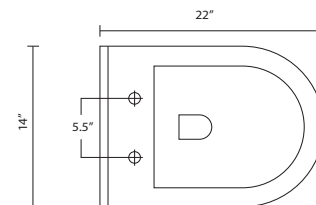

Required Components - sold separately

- Actuator (SM-WC001), (SM-WC002)
- Wall Carrier for Back to Wall Toilets (SM-WC324), (SM-WC326)