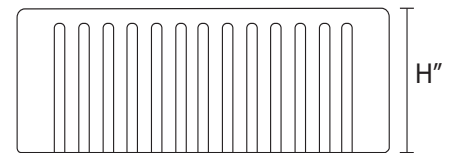

Features

- Non-porous and scratch resistant
- Fired ceramic for added durability
- Extra large basin
- Center drain hole
- Modern design on front and back

Specifications

- Non-porous and scratch resistant
- Modern designs on both sides for exchangeable aesthetics
- Fired ceramic to produce everlasting durability
- Extra large basin for items of any size
- Center drain hole
- 1 year limited warranty

Parts:

- SM-KD243 : 4.5" Stainless Steel Basket Drain
- SM-KR243 : 25" x 12" Stainless Steel Kitchen Sink Grid
- SM-KD244 : 4.5" Slotted Stainless Steel Drain

Drain Location	Model SKU	L x W x H	Product Weight	Color
Center Drain	SM-KS243	30" x 18" x 10"	72lbs.	White Ceramic
	SM-KS245	24" x 18" x 10"	60 lbs.	White Ceramic