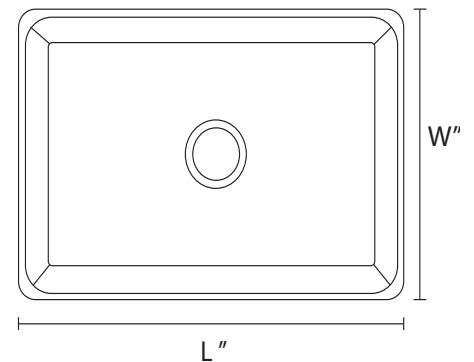

Features

- Non-porous and scratch resistant
- Fired ceramic for added durability
- Extra large basin
- Center drain hole
- Modern design on front and back

Specifications

- Non-porous and scratch resistant
- Modern designs on both sides for exchangeable aesthetics
- Fired ceramic to produce everlasting durability
- Extra large basin for items of any size
- Center drain hole
- 1 year limited warranty

Parts:

- SM-KD243 : 4.5" Stainless Steel Basket Drain
- SM-KR243 : 25" x 12" Stainless Steel Kitchen Sink Grid
- SM-KD244 : 4.5" Slotted Stainless Steel Drain

Drain Location	Model SKU	L x W x H	Product Weight	Color
Center Drain	SM-KS243	30" x 18" x 10"	72lbs.	White Ceramic
	SM-KS245	24" x 18" x 10"	60 lbs.	White Ceramic