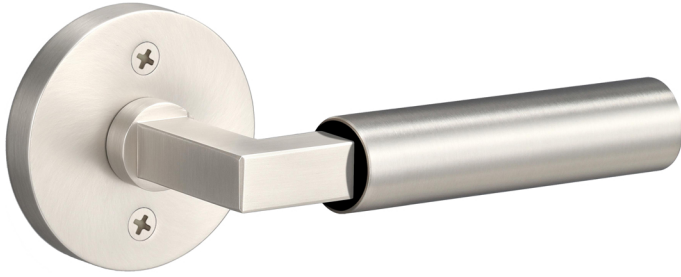

Levanto Lever

LV101

ROSETTE OPTIONS

DESCRIPTION	PRODUCT CODE	CASE
-------------	--------------	------

Passage Rosette (hall/closet) Both sides always free	LV101	12
--	-------	----

Privacy Rosette (bed/bath) Locked by push pin. Unlocked by push pin, lever turn, or emergency pin outside	LV102	12
---	-------	----

Dummy Rosette (closet) Inactive, single-sided, flush mount with two wood screws	LV100	12
---	-------	----

LEVER GRIP OPTIONS

DESCRIPTION	PRODUCT CODE	CASE
-------------	--------------	------

Knurled Grip Interior	LVGRIP-KN	12
-----------------------	-----------	----

Finishes

Rosette: 26 Polished Chrome
15 Satin Nickel
FBL Flat Black
SB Satin Brass

Lever Grips:

26 Polished Chrome
FBL Flat Black
15 Satin Nickel
SB Satin Brass
WN Walnut

Latch

2 1/4" x 1" radius corner
faceplate
Non-adjustable 2 3/8" or 2 3/4"

Drive-in latch available

1/2" throw bolt
Split Spindle— both sides operate independently

Door Thickness

1 3/8" to 1 3/4"
Expansion pack available for 2 1/4" thick doors

Key Cylinder

No keyed option
Pair passage lever with mountain deadbolt for exterior locking