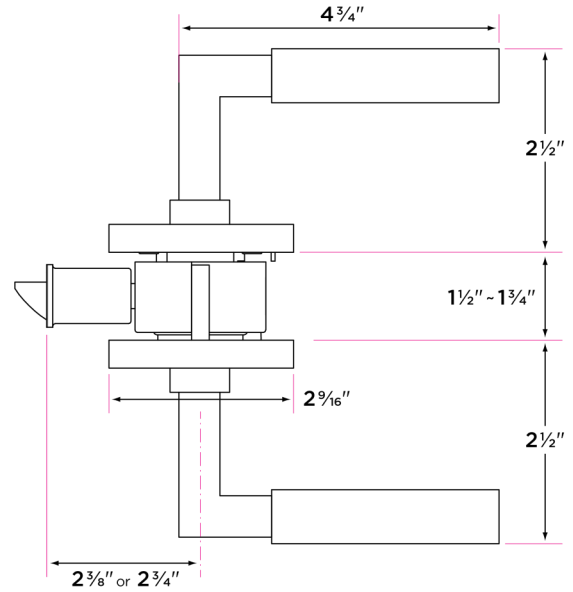

Levanto Lever

LV101

ROSETTE OPTIONS

DESCRIPTION	PRODUCT CODE	CASE
-------------	--------------	------

Passage Rosette (hall/closet) Both sides always free	LV101	12
--	-------	----

Privacy Rosette (bed/bath) Locked by push pin. Unlocked by push pin, lever turn, or emergency pin outside	LV102	12
---	-------	----

Dummy Rosette (closet) Inactive, single-sided, flush mount with two wood screws	LV100	12
---	-------	----

LEVER GRIP OPTIONS

DESCRIPTION	PRODUCT CODE	CASE
-------------	--------------	------

Knurled Grip Interior	LVGRIP-KN	12
-----------------------	-----------	----

Finishes

Rosette: 26 Polished Chrome
15 Satin Nickel
FBL Flat Black
SB Satin Brass

Lever Grips:

26 Polished Chrome
FBL Flat Black
15 Satin Nickel
SB Satin Brass
WN Walnut

Latch

2 1/4" x 1" radius corner
faceplate
Non-adjustable 2 3/8" or 2 3/4"

Strike Plate

2 1/4" x 1 3/4" full lip radius corner standard

Door Handing

Non-handed

Door Prep

Crossbore 2 1/8"
Edgebore 1"

Materials

Solid brass
All metal parts