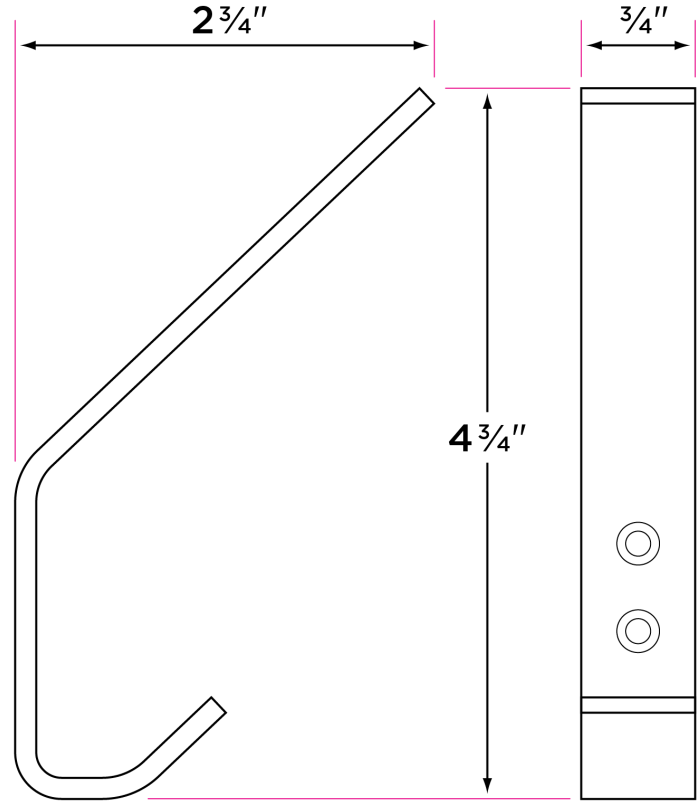

Modern Coat Hook

RH7

DESCRIPTION

PRODUCT CODE

CASE

Modern Coat Hook

RH7

20bx/200ctn