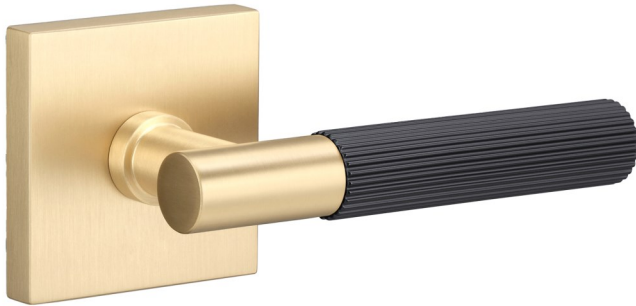

Aspra Lever- Square

AP100-SQ

ROSETTE OPTIONS

DESCRIPTION	PRODUCT CODE	CASE
Passage Rosette (hall/closet) Both sides always free	AP101-SQ	12
Privacy Rosette (bed/bath) Locked by push pin. Unlocked by push pin, lever turn, or emergency pin outside	AP102-SQ	12
Dummy Rosette (closet) Inactive, single-sided, flush mount with two wood screws	AP100-SQ	12
Handleset Interior Trim Rosette	AP100-HSQ	12

LEVER GRIP OPTIONS

DESCRIPTION	PRODUCT CODE	CASE
Knurled Grip	LVGRIP-KN	
Smooth Grip	LVGRIP-SM	
Walnut Grip	LVGRIP-WN	
Straight Knurled Grip	LVGRIP-SKN	

Finishes

Rosette:

15 Satin Nickel
FBL Flat Black
SB Satin Brass

Lever Grips:

26 Polished Chrome
FBL Flat Black
15 Satin Nickel
SB Satin Brass
WN Walnut

Latch

2 1/4" x 1" radius corner

faceplate

Non-adjustable 2 3/8" or 2 3/4"

2 3/8" Drive-in latch available

1/2" throw bolt

Split Spindle- both sides operate independently

Door Thickness

1 3/8" to 1 3/4"

Expansion pack available for 2 1/4" thick doors

Key Cylinder

No keyed option

Pair passage lever with mountain deadbolt for exterior locking