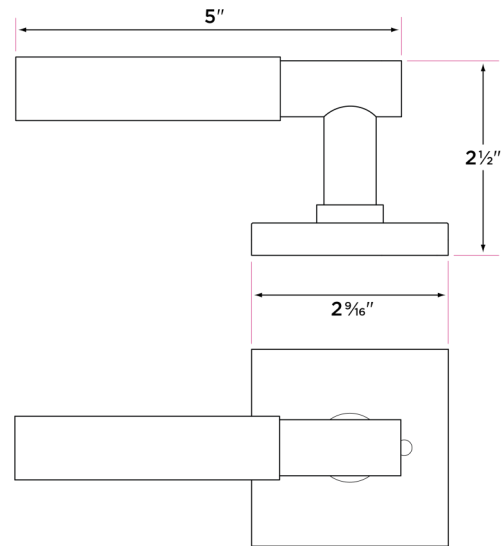

Aspra Lever- Square

AP100-SQ

ROSETTE OPTIONS

DESCRIPTION	PRODUCT CODE	CASE
Passage Rosette (hall/closet) Both sides always free	AP101-SQ	12
Privacy Rosette (bed/bath) Locked by push pin. Unlocked by push pin, lever turn, or emergency pin outside	AP102-SQ	12
Dummy Rosette (closet) Inactive, single-sided, flush mount with two wood screws	AP100-SQ	12
Handleset Interior Trim Rosette	AP100-HSQ	12

Lever Grips:

26 Polished Chrome
FBL Flat Black
15 Satin Nickel
SB Satin Brass
WN Walnut

Latch

2 1/4" x 1" radius corner

faceplate

Non-adjustable 2 3/8" or 2 3/4"

2 3/8" Drive-in latch available

1/2" throw bolt

Split Spindle- both sides operate independently

Door Thickness

1 3/8" to 1 3/4"

Expansion pack available for 2 1/4" thick doors

Key Cylinder

No keyed option

Pair passage lever with mountain deadbolt for exterior locking

Strike Plate

2 1/4" x 1 3/4" full lip radius corner standard

Door Handing

Non-handed

Door Prep

Crossbore 2 1/8"

Edgebore 1"

Materials