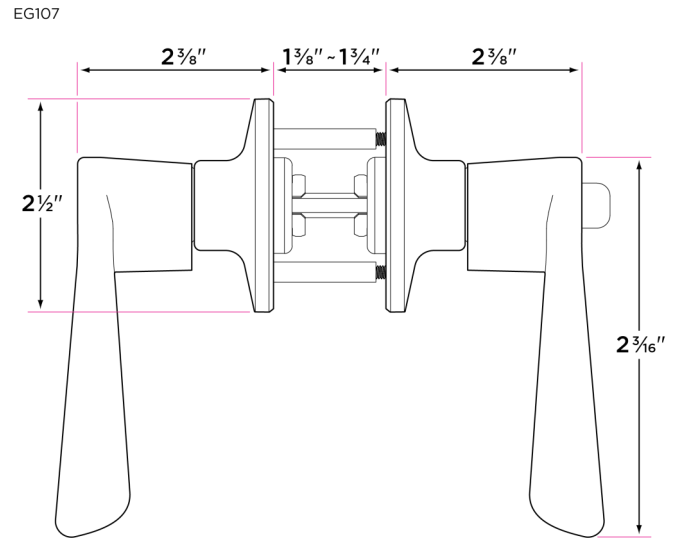

Edge Lever grade 2

DESCRIPTION	PRODUCT CODE	CASE
Passage (hall/closet) Both sides always free	EG101	12
Privacy (bed/bath) Locked by thumb turn. Unlocked by inside finger turn or outside coin slot.	EG102	12
Entry-Locked by inside thumb turn or outside key. Unlocked by inside thumb turn or outside key.	EG107	12
Dummy (closet) Inactive, single-sided, flush mount with two wood screws	EG100	24
Handleset Interior Trim	EG100-H	24

Finishes

15 Satin Nickel
FBL Flat Black

Door Handing

Reversible handing
Specify handing for dummy and interior trim

Door Thickness

1 3/8" to 1 3/4"

Key Cylinder

5 Pin SC1

Strike Plate

2 1/4" x 1 3/4" full lip radius corner standard

Latch

Adjustable 2 3/8"- 2 3/4" backset
1/2" throw bolt
2 1/4" x 1" radius corner faceplate

Door Prep

Crossbore 2 1/8"
Edgebore 1"

Materials

Zinc
All metal parts