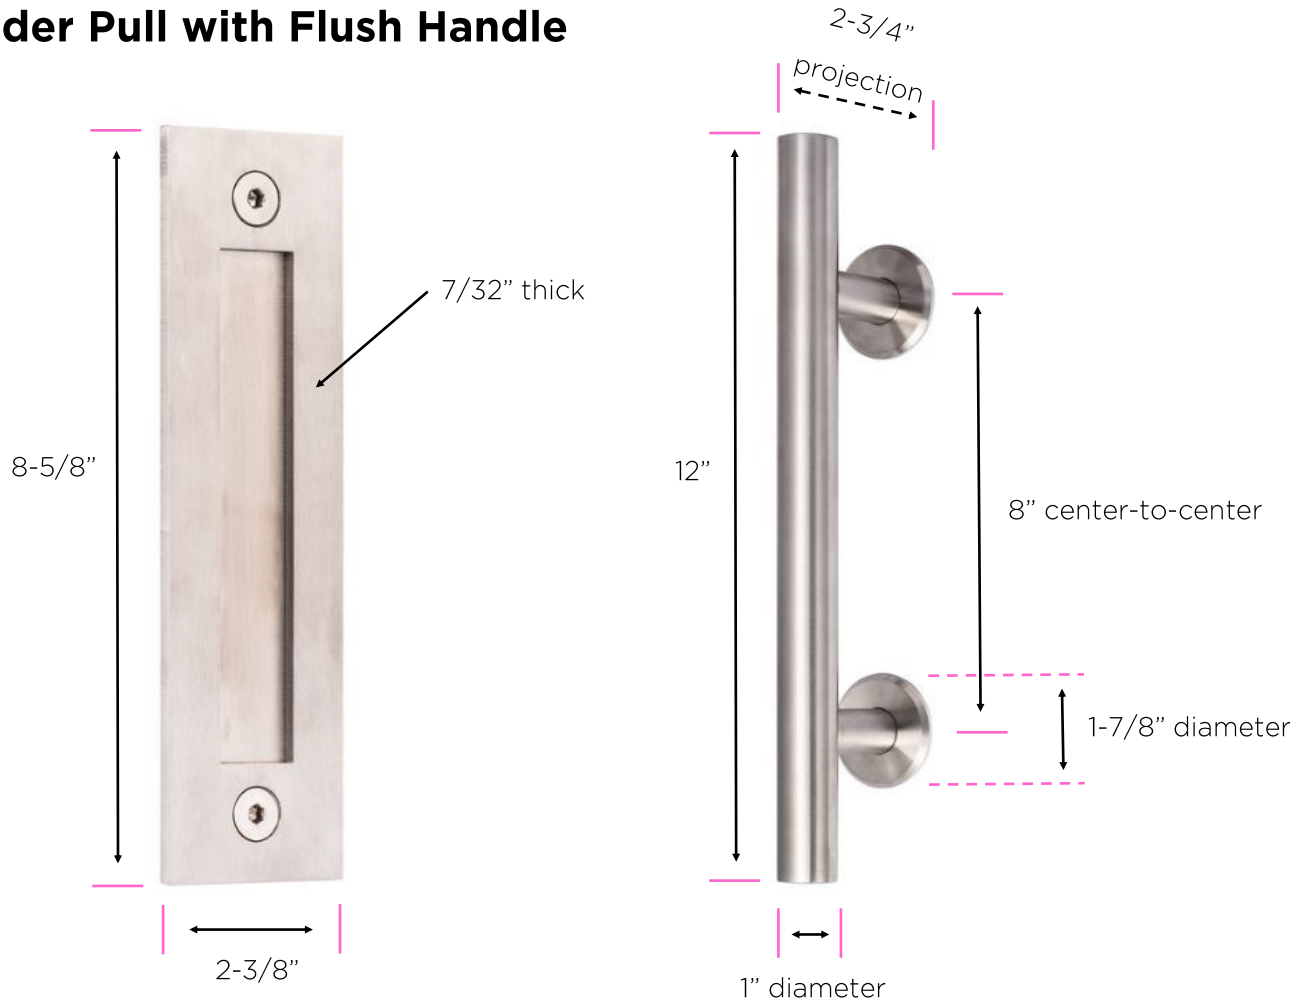

Ladder Pull with Flush Handle

DESCRIPTION	PRODUCT CODE	CASE
Ladder Pull with Flush Handle, double-sided, 12"	BARN-RD3	12

Finishes

FBL Flat Black
32D Satin Stainless

Door Handing

Non-handed

Door Thickness

For double-sided: 1-3/4" to 2-1/4"

Materials

Stainless steel
All metal parts