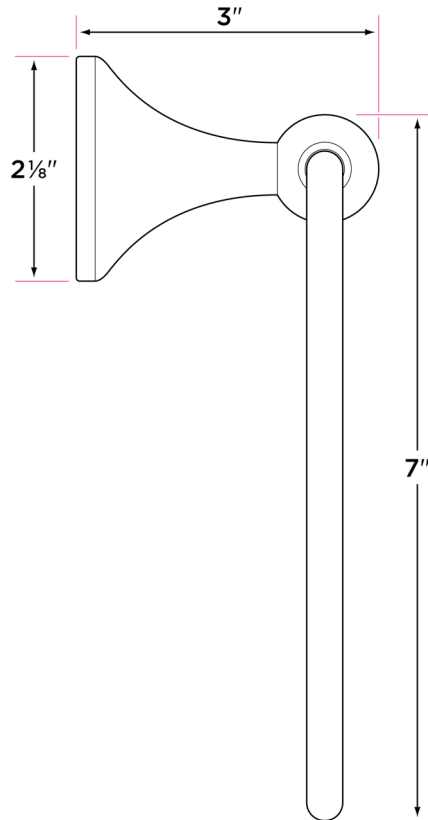

### Materials

Post materials: zinc

Towel bar tube material: brass

### Specifications

3" extension from wall

2 1/8" base

Concealed screw mounting with straight standard head fixing screw

Plated steel mounting brackets with two screws each

Nylon drywall screws included

### Finishes

- 15 Satin Nickel
- 26 Polished Chrome
- 11P Vintage Bronze
- FBL Flat Black
- SB Satin Brass

DESCRIPTION	PRODUCT CODE	CASE
<b>18" Towel Bar</b>	VT-TB18	20
<b>24" Towel Bar</b>	VT-TB24	20
<b>32" Towel Bar</b>	VT-TB32	20
<b>Towel Ring</b>	VT-TR1	30
<b>Single Post Paper Holder</b>	VT-PH1	30
<b>Two Post Paper Holder</b>	VT-PH2	30
<b>Robe Hook</b>	VT-RH1	30

VT-PH1

VT-PH2

VT-RH1

VT-TR1

VT-TB18

VT-TB24

VT-TB32