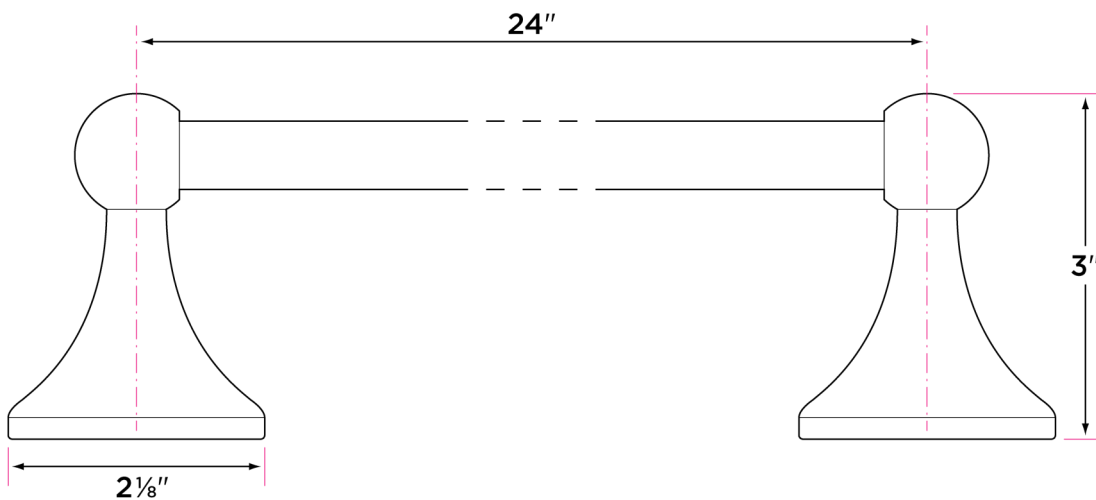

VT-TB32

VT-TB24