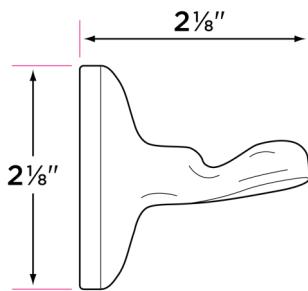

VT-TB18

VT-RH1