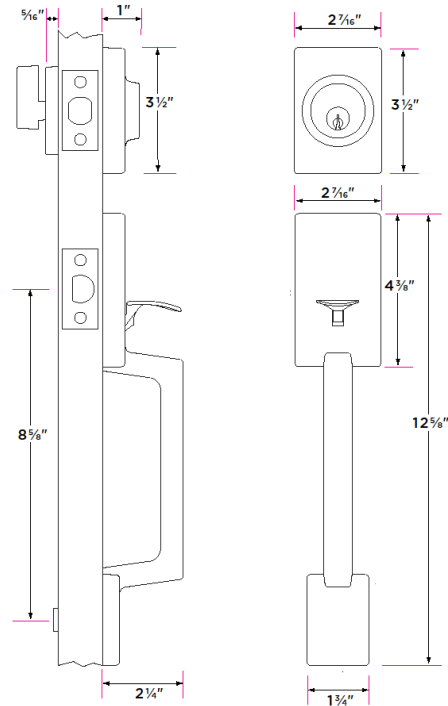

SH507

Stockholm Handleset

DESCRIPTION

PRODUCT CODE

CASE

Stockholm Handleset with Round Thumb Turn	SH507-R	6
Stockholm Handleset with Square Thumb Turn	SH507-S	6
Stockholm Dummy Handleset	SH500	6

Finishes

- 32D Stainless Steel
- 15 Satin Nickel
- FBL Flat Black
- 26 Polished Chrome
- 11P Vintage Bronze
- SB Satin Brass

Door Handing

Non-handed

Door Thickness

$1\frac{3}{8}$ " to $1\frac{3}{4}$ "
Expansion pack available for $2\frac{1}{4}$ " thick doors

Key Cylinder

5 pin KW1
5 pin SC1 option

Strike Plate

$2\frac{1}{4}$ " x $1\frac{3}{4}$ " full-lip radius corner standard
 $2\frac{1}{4}$ " x 1" deadbolt strike

Latch

$2\frac{1}{4}$ " x 1" radius corner faceplate
Adjustable $2\frac{3}{8}$ " or $2\frac{3}{4}$ "
 $\frac{1}{2}$ " latch throw
1" deadbolt throw
Cut resistant bolt with hardened steel rolling insert

Door Prep

Crossbore $2\frac{1}{8}$ "
Edgebore 1"

Materials

Zinc
All metal parts