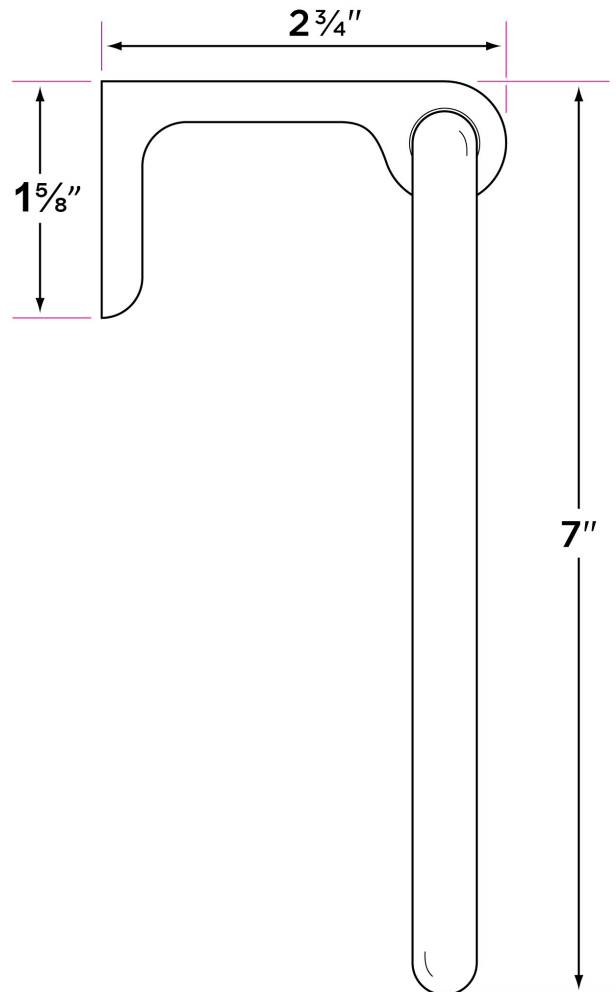

Sedona Series

Materials

Solid brass

Towel bar tube material: brass

Specifications

2 3/4" extension from wall

1 5/8" x 3/4" base

Both concealed and decorative screw mounting

Nylon drywall screws included

Finishes

15 Satin Nickel

SB Satin Brass

FBL Flat Black

DESCRIPTION	PRODUCT CODE	CASE
30" Towel Bar	SD-TB30	20
Towel Ring	SD-TR1	20
Single Post Paper Holder	SD-PH1	20
Robe Hook	SD-RH1	20

SD-TB30

SD-PH1

SD-TR1

SD-RH1