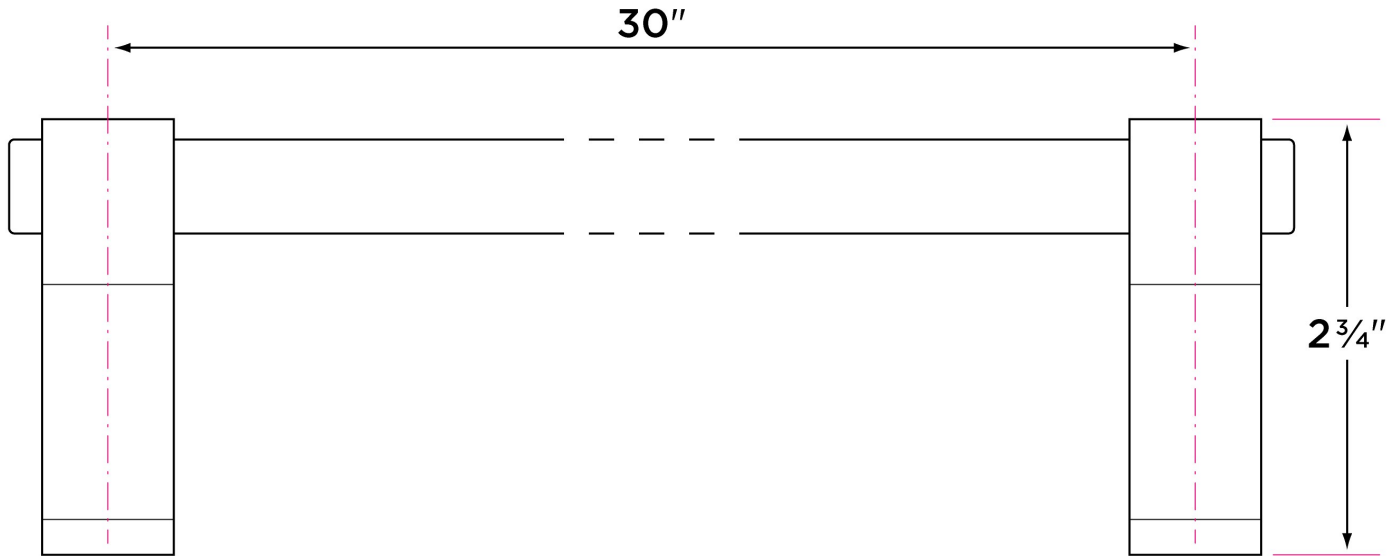

Sedona Series

Materials

Solid brass

Towel bar tube material: brass

Specifications

2 3/4" extension from wall

1 5/8" x 3/4" base

Both concealed and decorative screw mounting

Nylon drywall screws included

Finishes

15 Satin Nickel

SB Satin Brass

FBL Flat Black

DESCRIPTION	PRODUCT CODE	CASE
30" Towel Bar	SD-TB30	20
Towel Ring	SD-TR1	20
Single Post Paper Holder	SD-PH1	20
Robe Hook	SD-RH1	20

SD-TB30

SD-PH1

SD-TR1

SD-RH1