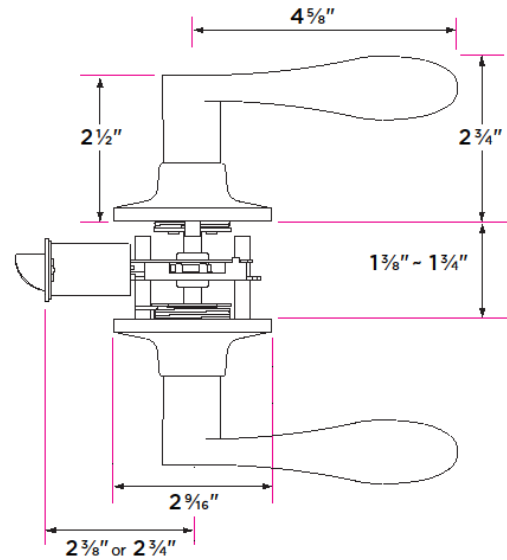

Snowbird Lever

DESCRIPTION	PRODUCT CODE	CASE
Passage (hall/closet) Both sides always free	SB101	24
Privacy (bed/bath) Locked by finger turn. Unlocked by finger turn or coin slot from the outside	SB102	24
Entry-Locked/unlocked by inside finger turn or outside key	SB107	12
Entry and Deadbolt Combo	SB107/DB	12
Dummy (closet) Inactive, single-sided, flush mount with two wood screws	SB100	24
Handleset Interior Trim	SB100-H	24

Finishes

15 Satin Nickel
11P Vintage Bronze
FBL Flat Black

Door Handing

Reversible Handing
Specify handing for dummy and handleset interior trim

Door Thickness

1 3/8" to 1 3/4"

Key Cylinder

5 Pin KW1
5 Pin SC1 option

Strike Plate

2 1/4" x 1 3/4" full lip radius corner standard

Latch

Adjustable 2 3/8" - 2 3/4" backset
1/2" throw bolt
2 1/4" x 1" radius corner faceplate or 4 way drive-in latch
45 degree lever turn radius

Door Prep

Crossbore 2 1/8"
Edgebore 1"

Materials

Zinc
All metal parts