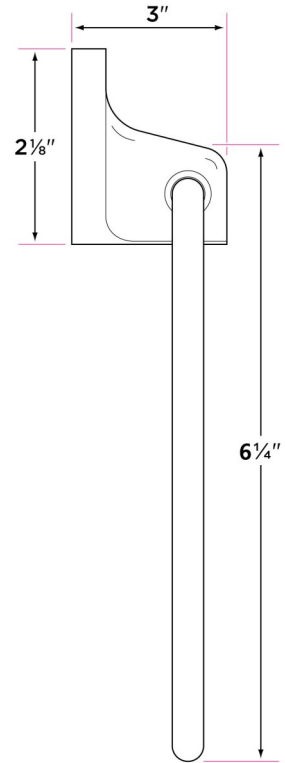

### Specifications

Concealed screw mounting with straight standard head fixing screw

Plated steel mounting brackets with two screws each

Nylon drywall screws included

### Finishes

15 Satin Nickel

11P Vintage Bronze

26 Polished Chrome

DESCRIPTION	PRODUCT CODE	CASE
<b>18" Towel Bar</b>	SA-TB18	20
<b>24" Towel Bar</b>	SA-TB24	20
<b>30" Towel Bar</b>	SA-TB30	20
<b>Towel Ring</b>	SA-TR1	30
<b>Single Post Paper Holder</b>	SA-PH1	30
<b>Two Post Paper Holder</b>	SA-PH2PV	30
<b>Robe Hook</b>	SA-RH1	30

SA-TB18

SA-TR1

SA-TB24

SA-TB30

SA-RH1

SA-PH1

SA-PH2