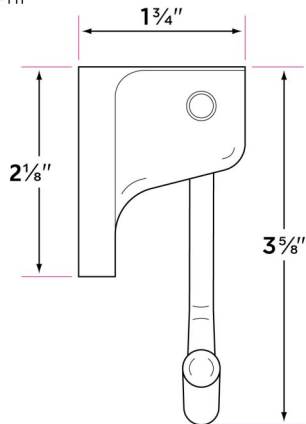

### Specifications

Concealed screw mounting with straight standard head fixing screw

Plated steel mounting brackets with two screws each

Nylon drywall screws included

### Finishes

15 Satin Nickel

11P Vintage Bronze

26 Polished Chrome

DESCRIPTION	PRODUCT CODE	CASE
<b>18" Towel Bar</b>	SA-TB18	20
<b>24" Towel Bar</b>	SA-TB24	20
<b>30" Towel Bar</b>	SA-TB30	20
<b>Towel Ring</b>	SA-TR1	30
<b>Single Post Paper Holder</b>	SA-PH1	30
<b>Two Post Paper Holder</b>	SA-PH2PV	30
<b>Robe Hook</b>	SA-RH1	30

SA-TB18

SA-TR1

SA-TB24

SA-TB30

SA-RH1

SA-PH1

SA-PH2