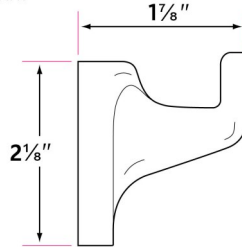

### Finishes

15 Satin Nickel

11P Vintage Bronze

26 Polished Chrome

DESCRIPTION	PRODUCT CODE	CASE
<b>18" Towel Bar</b>	SA-TB18	20
<b>24" Towel Bar</b>	SA-TB24	20
<b>30" Towel Bar</b>	SA-TB30	20
<b>Towel Ring</b>	SA-TR1	30
<b>Single Post Paper Holder</b>	SA-PH1	30
<b>Two Post Paper Holder</b>	SA-PH2PV	30
<b>Robe Hook</b>	SA-RH1	30

SA-TB18

SA-TR1

SA-TB24

SA-TB30

SA-RH1

SA-PH1

SA-PH2