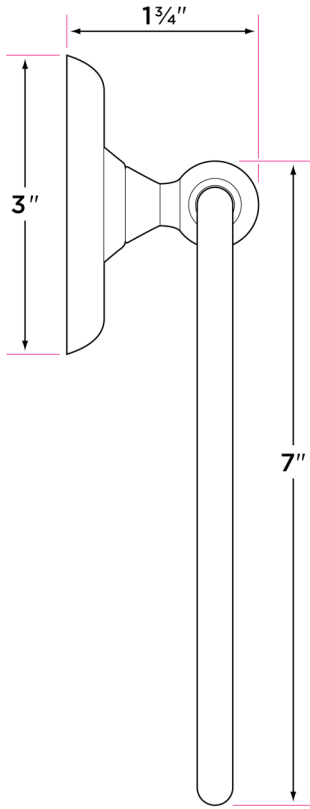

### Specifications

Concealed screw mounting with straight standard head fixing screw

Plated steel mounting brackets with two screws each

### Finishes

15 Satin Nickel

11P Vintage Bronze

DESCRIPTION	PRODUCT CODE	CASE
18" Towel Bar	PD-TB18	20
24" Towel Bar	PD-TB24	20
30" Towel Bar	PD-TB30	20
Towel Ring	PD-TR1	20
Single Post Paper Holder	PD-PH1	20
Two Post Pivot Paper Holder	PD-PH2PV	20
Robe Hook	PD-RH1	20

PD-TRI

PD-TB18

PD-TB24

PD-PH1

PD-TB30

PD-RH1

PD-PH2