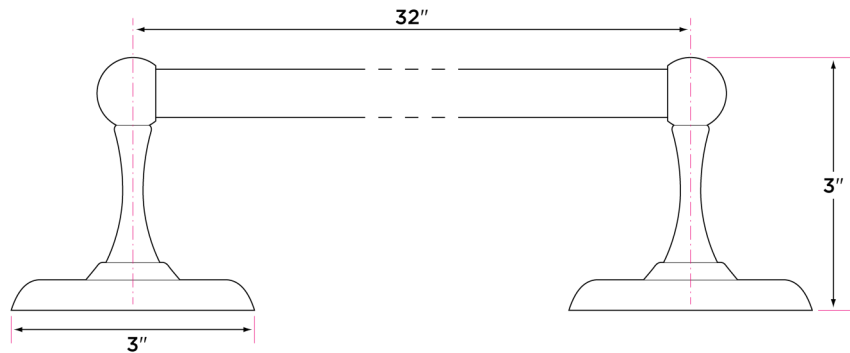

### Specifications

Concealed screw mounting with straight standard head fixing screw

Plated steel mounting brackets with two screws each

PD-TRI

PD-TB18

PD-TB24

PD-PH1

PD-TB30

PD-RH1

PD-PH2