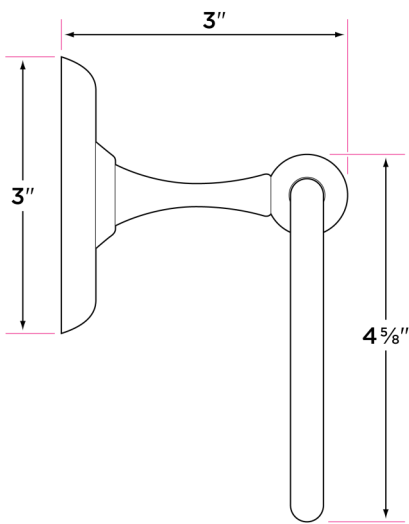

### Specifications

Concealed screw mounting with straight standard head fixing screw

Plated steel mounting brackets with two screws each

### Finishes

15 Satin Nickel

11P Vintage Bronze

DESCRIPTION	PRODUCT CODE	CASE
18" Towel Bar	PD-TB18	20
24" Towel Bar	PD-TB24	20
30" Towel Bar	PD-TB30	20
Towel Ring	PD-TR1	20
Single Post Paper Holder	PD-PH1	20
Two Post Pivot Paper Holder	PD-PH2PV	20
Robe Hook	PD-RH1	20

PD-TRI

PD-TB18

PD-TB24

PD-PH1

PD-TB30

PD-RH1

PD-PH2