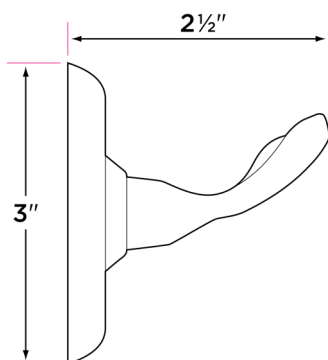

### Specifications

Concealed screw mounting with straight standard head fixing screw

Plated steel mounting brackets with two screws each

### Finishes

15 Satin Nickel

11P Vintage Bronze

DESCRIPTION	PRODUCT CODE	CASE
18" Towel Bar	PD-TB18	20
24" Towel Bar	PD-TB24	20
30" Towel Bar	PD-TB30	20
Towel Ring	PD-TR1	20
Single Post Paper Holder	PD-PH1	20
Two Post Pivot Paper Holder	PD-PH2PV	20
Robe Hook	PD-RH1	20

PD-TRI

PD-TB18

PD-TB24

PD-PH1

PD-TB30

PD-RH1

PD-PH2