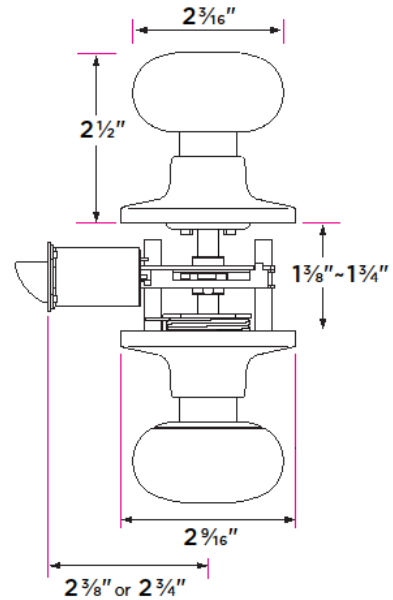

Durango Knob

DUI01

DESCRIPTION	PRODUCT CODE	CASE
Passage (hall/closet) Both sides always free	DUI01	24
Privacy (bed/bath) Locked by finger turn. Unlocked by finger turn or coin slot from the outside	DUI02	24
Entry-Locked/unlocked by inside finger turn or outside key	DUI07	24
Entry and Deadbolt Combo	DUI07/DB	12
Dummy (closet) Inactive, single-sided, mount with thru bolt	DUI00	24
Handleset Interior Trim	DUI00-H	24

Finishes

- 15 Satin Nickel
- 15A Antique Nickel
- 26 Polished Chrome
- 11P Vintage Bronze
- FBL Flat Black

Door Handing

Non-handed

Door Thickness

1 3/8" to 1 3/4"

Key Cylinder

- 5 Pin KW1
- 5 Pin SC1 option

Strike Plate

2 1/4" x 1 3/4" full lip radius corner standard

Latch

Adjustable 2 3/8" - 2 3/4" backset
 1/2" throw bolt
 2 1/4" x 1" radius corner faceplate or 4 way drive-in latch

Door Prep

Crossbore 2 1/8"
 Edgebore 1"