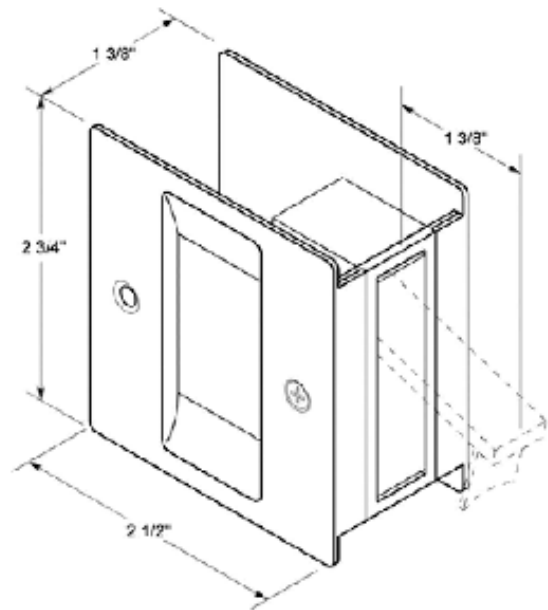

Pocket Door Pulls

DESCRIPTION

PRODUCT CODE

CASE

Passage (hall/closet) Both sides always free	DP711	24
Privacy (bed/bath) Locked by thumb turn. Unlocked by thumb turn,	DP712	24

Finishes

- 3 Polished Brass
- 5 Antique Brass
- 15 Satin Nickel
- 15A Antique Nickel
- 26D Satin Chrome
- 26 Polished Chrome
- 11P Vintage Bronze
- FBL Flat Black

Door Thickness

1 3/8" to 1 3/4"

Door Handing

Non-handed

Key Cylinder

No entry function

Materials

All metal parts