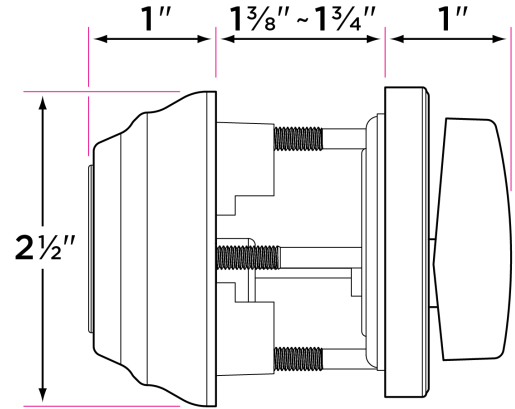

## Elegance Deadbolt

DB201-EG

DESCRIPTION

PRODUCT  
CODE

CASE

Single Cylinder Deadbolt

DB201-EG

24

### Door Thickness

1 3/8" to 2 1/4"

### Strike Plate

2 1/4" x 1" deadbolt strike

### Latch

2 1/4" x 1" radius corner  
faceplate or  
4 way drive-in latch  
Adjustable 2 3/8" or 2 3/4"  
1" throw bolt  
Cut resistant bolt with  
hardened steel rolling inserts