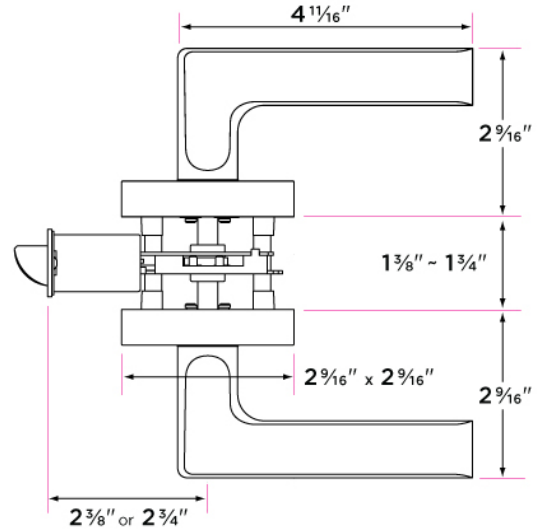

Basel Round Lever

DESCRIPTION	PRODUCT CODE	CASE
Passage (hall/closet) Both sides always free	BS101-RD	12
Privacy (bed/bath) Locked by push pin. Unlocked by push pin, lever turn, or emergency pin outside	BS102-RD	12
Entry-Locked/unlocked by inside finger turn or outside key	BS107-RD	12
Dummy (closet) Inactive, single-sided, flush mount with two wood screws	BS100-RD	24
Handleset Interior Trim	BS100-HRD	24

Finishes

15 Satin Nickel
26 Polished Chrome
11P Vintage Bronze
FBL Flat Black

Door Handing

Non-handed

Door Thickness

1 3/8" to 1 3/4"

Key Cylinder

5 Pin KW1
5 Pin SC1 option

Strike Plate

2 1/4" x 1 3/4" full-lip radius corner standard

Latch

2 1/4" x 1" radius corner faceplate or
4 way drive-in latch
Adjustable 2 3/8" or 2 3/4"
45 degree turn radius
1/2" throw bolt

Door Prep

Crossbore 2 1/8"
Edgebore 1"