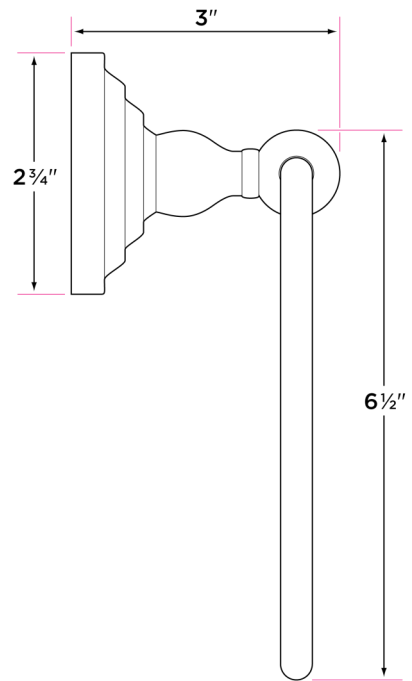

Boulder Series

Materials

Post materials: zinc

Towel bar tube material: brass

Specifications

Concealed screw mounting with straight, standard head fixing screw

Plated steel mounting brackets with two screws each

Finishes

15 Satin Nickel

26 Polished Chrome

11P Vintage Bronze

FBL Flat Black

DESCRIPTION	PRODUCT CODE	CASE
18" Towel Bar	BL-TB18	20
24" Towel Bar	BL-TB24	20
30" Towel Bar	BL-TB30	20
Towel Ring	BL-TR1	30
Single Post Paper Holder	BL-PH1	30
Two Post Paper Holder	BL-PH2	30
Robe Hook	BL-RH1	30
J Robe Hook	BL-RH2	30

BL-PH1

BL-TR1

BL-PH2

BL-RH2

BL-RH1

BL-TB30