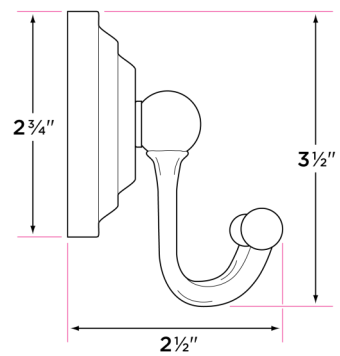

Boulder Series

Materials

Post materials: zinc

Towel bar tube material: brass

Specifications

Concealed screw mounting with straight, standard head fixing screw

Plated steel mounting brackets with two screws each

Finishes

15 Satin Nickel

26 Polished Chrome

11P Vintage Bronze

FBL Flat Black

DESCRIPTION	PRODUCT CODE	CASE
18" Towel Bar	BL-TB18	20
24" Towel Bar	BL-TB24	20
30" Towel Bar	BL-TB30	20
Towel Ring	BL-TR1	30
Single Post Paper Holder	BL-PH1	30
Two Post Paper Holder	BL-PH2	30
Robe Hook	BL-RH1	30
J Robe Hook	BL-RH2	30

BL-PH1

BL-TR1

BL-PH2

BL-RH2

BL-RH1

BL-TB30