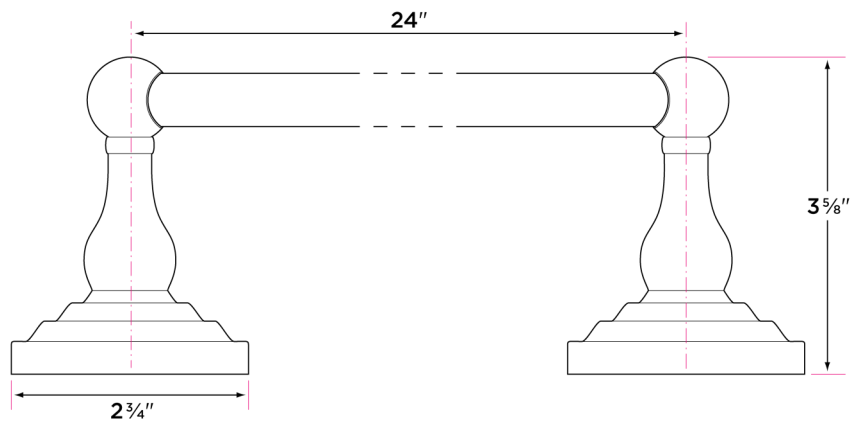

Boulder Series

Materials

Post materials: zinc

Towel bar tube material: brass

Specifications

Concealed screw mounting with straight, standard head fixing screw

Plated steel mounting brackets with two screws each

BL-PH1

BL-TR1

BL-PH2

BL-RH2

BL-RH1

BL-TB30