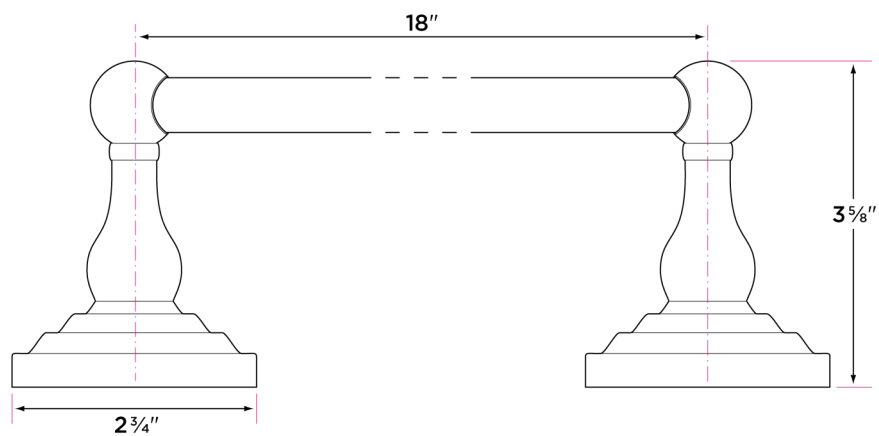

Boulder Series

Materials

Post materials: zinc

Towel bar tube material: brass

Specifications

Concealed screw mounting with straight, standard head fixing screw

Plated steel mounting brackets with two screws each

BL-PH1

BL-TR1

BL-PH2

BL-RH2

BL-RH1

BL-TB30