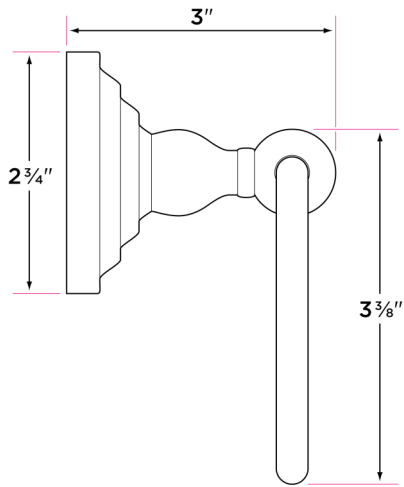

Boulder Series

Materials

Post materials: zinc

Towel bar tube material: brass

Specifications

Concealed screw mounting with straight, standard head fixing screw

Plated steel mounting brackets with two screws each

Finishes

15 Satin Nickel

26 Polished Chrome

11P Vintage Bronze

FBL Flat Black

DESCRIPTION	PRODUCT CODE	CASE
18" Towel Bar	BL-TB18	20
24" Towel Bar	BL-TB24	20
30" Towel Bar	BL-TB30	20
Towel Ring	BL-TR1	30
Single Post Paper Holder	BL-PH1	30
Two Post Paper Holder	BL-PH2	30
Robe Hook	BL-RH1	30
J Robe Hook	BL-RH2	30

BL-PH1

BL-TR1

BL-PH2

BL-RH2

BL-RH1

BL-TB30