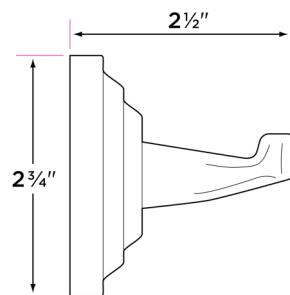

Boulder Series

Materials

Post materials: zinc

Towel bar tube material: brass

Specifications

Concealed screw mounting with straight, standard head fixing screw

Plated steel mounting brackets with two screws each

Finishes

15 Satin Nickel

26 Polished Chrome

11P Vintage Bronze

FBL Flat Black

DESCRIPTION	PRODUCT CODE	CASE
18" Towel Bar	BL-TB18	20
24" Towel Bar	BL-TB24	20
30" Towel Bar	BL-TB30	20
Towel Ring	BL-TR1	30
Single Post Paper Holder	BL-PH1	30
Two Post Paper Holder	BL-PH2	30
Robe Hook	BL-RH1	30
J Robe Hook	BL-RH2	30

BL-PH1

BL-TR1

BL-PH2

BL-RH2

BL-RH1

BL-TB30