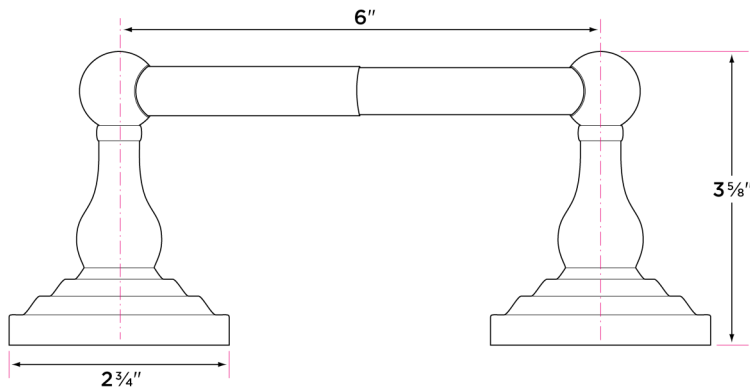

Boulder Series

Materials

Post materials: zinc

Towel bar tube material: brass

Specifications

Concealed screw mounting with straight, standard head fixing screw

Plated steel mounting brackets with two screws each

Finishes

15 Satin Nickel

26 Polished Chrome

11P Vintage Bronze

FBL Flat Black

DESCRIPTION	PRODUCT CODE	CASE
18" Towel Bar	BL-TB18	20
24" Towel Bar	BL-TB24	20
30" Towel Bar	BL-TB30	20
Towel Ring	BL-TR1	30
Single Post Paper Holder	BL-PH1	30
Two Post Paper Holder	BL-PH2	30
Robe Hook	BL-RH1	30
J Robe Hook	BL-RH2	30

BL-PH1

BL-TR1

BL-PH2

BL-RH2

BL-RH1

BL-TB30