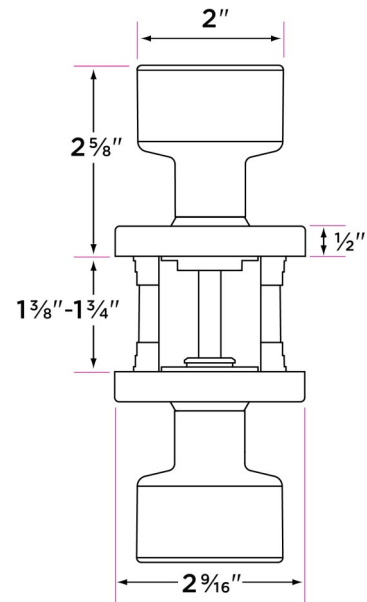

## Bergen Knob - Square

DESCRIPTION	PRODUCT CODE	CASE
Passage (hall/closet) Both sides always free	BG101-SQ	24
Privacy (bed/bath) Locked by finger turn. Unlocked by finger turn or coin slot from the outside	BG102-SQ	24
Entry-Locked/unlocked by inside finger turn or outside key	BG107-SQ	24
Dummy (closet) Inactive, single-sided, flush mount with two wood screws	BG100-SQ	24
Handleset Interior Trim	BG100-H-SQ	24

### Door Thickness

1 3/8" to 1 3/4"

### Strike Plate

2 1/4" x 1 3/4" full-lip radius corner standard

### Latch

2 1/4" x 1" radius corner faceplate  
4 in 1 latch with collar for drive-in function  
Adjustable 2 3/8" or 2 3/4"  
1/2" throw bolt