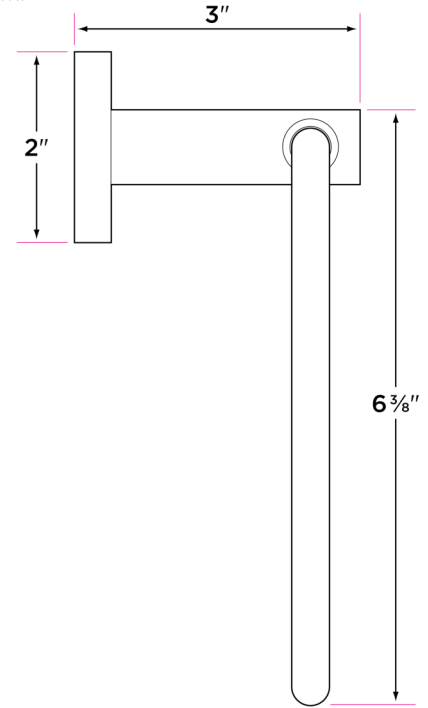

Baden Series

Materials

Post materials: brass, steel and zinc

Towel bar tube material: brass

Specifications

3" extension from wall

2" base

Concealed screw mounting with straight, standard head fixing screw

Plated steel mounting brackets with two screws each

Nylon drywall screws included

Finishes

- 15 Satin Nickel
- 26 Polished Chrome
- 11P Vintage Bronze
- FBL Flat Black
- SB Satin Brass

DESCRIPTION	PRODUCT CODE	CASE
18" Towel Bar	BD-TB18	20
24" Towel Bar	BD-TB24	20
30" Towel Bar	BD-TB30	20
Towel Ring	BD-TR1	30
Single Post Paper Holder	BD-PH1	30
Two-Post Pivot Paper Holder	VR-PH2PV	20
Robe Hook	BD-RH1	30

BD-TB18

BD-TR1

BD-TB24

BD-TB30

BD-RH1

VR-PH2

BD-PH1