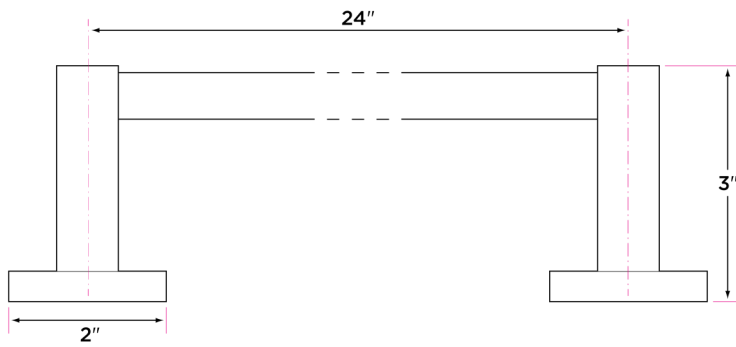

Baden Series

Materials

Post materials: brass, steel and zinc

Towel bar tube material: brass

Specifications

3" extension from wall

2" base

Concealed screw mounting with straight, standard head fixing screw

Plated steel mounting brackets with two screws each

Nylon drywall screws included

Finishes

- 15 Satin Nickel
- 26 Polished Chrome
- 11P Vintage Bronze
- FBL Flat Black
- SB Satin Brass

DESCRIPTION	PRODUCT CODE	CASE
18" Towel Bar	BD-TB18	20
24" Towel Bar	BD-TB24	20
30" Towel Bar	BD-TB30	20
Towel Ring	BD-TR1	30
Single Post Paper Holder	BD-PH1	30
Two-Post Pivot Paper Holder	VR-PH2PV	20
Robe Hook	BD-RH1	30

BD-TB18

BD-TR1

BD-TB24

BD-TB30

BD-RH1

VR-PH2

BD-PH1