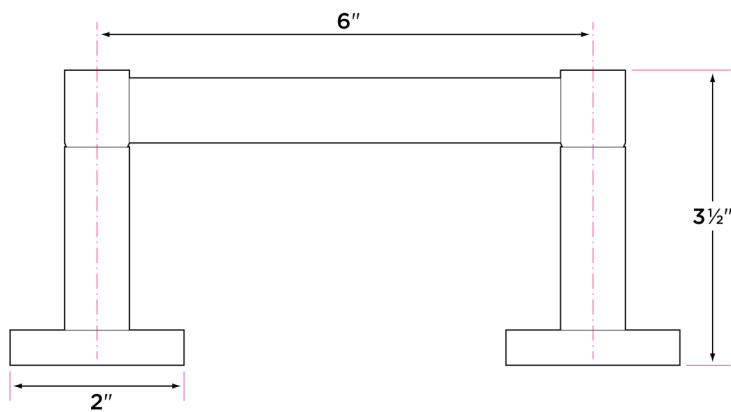

Baden Series

Materials

Post materials: brass, steel and zinc

Towel bar tube material: brass

Specifications

3" extension from wall

2" base

Concealed screw mounting with straight, standard head fixing screw

BD-TB18

BD-TR1

BD-TB24

BD-TB30

BD-RH1

VR-PH2

BD-PH1