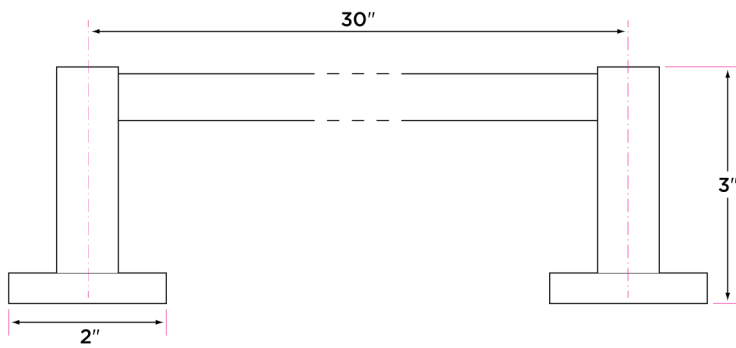

Baden Series

Materials

Post materials: brass, steel and zinc

Towel bar tube material: brass

Specifications

3" extension from wall

2" base

Concealed screw mounting with straight, standard head fixing screw

BD-TB18

BD-TR1

BD-TB24

BD-TB30

BD-RH1

VR-PH2

BD-PH1