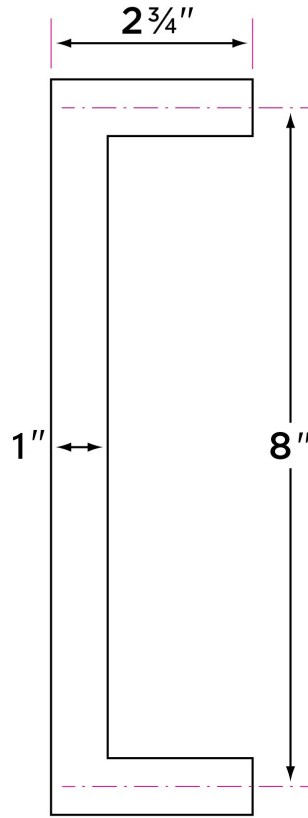

Square Handle

BARN-SQ1

DESCRIPTION

PRODUCT CODE

CASE

Square Barn Door Handle, Single-Sided, 9"

BARN-SQ1

12

Square Barn Door Handle, Double-Sided, 9"

BARN-SQ2

12

Finishes

- FBL Flat Black
- 32D Satin Stainless
- 26 Polished Chrome

Door Handing

Non-handed

Door Thickness

For double-sided: 1 3/8"-2"
 For single-sided:
 Any thickness. Face-mounted

Materials

Stainless steel
 All metal parts