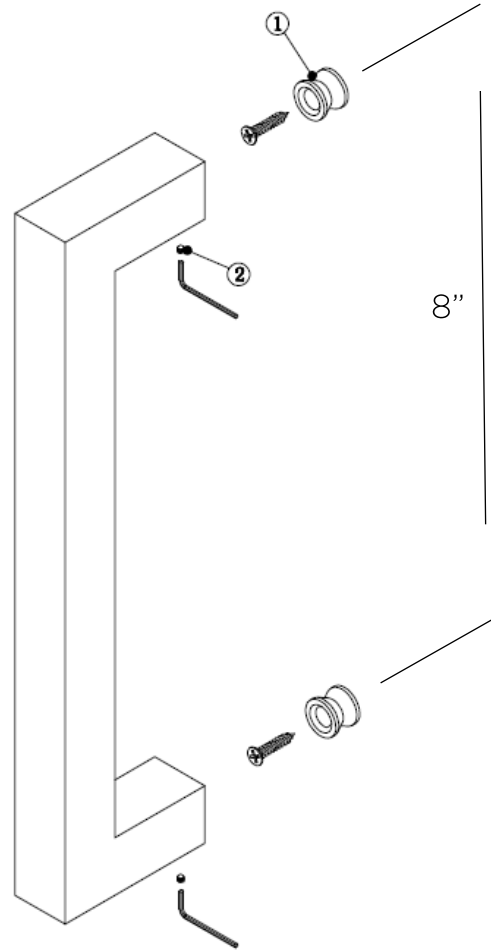

Square Handle

BARN-SQ1

DESCRIPTION

PRODUCT CODE

CASE

Square Barn Door Handle, Single-Sided, 9"

BARN-SQ1

12

Square Barn Door Handle, Double-Sided, 9"

BARN-SQ2

12

Finishes

- FBL Flat Black
- 32D Satin Stainless
- 26 Polished Chrome

Door Handing

Non-handed

Door Thickness

For double-sided: 1 3/8"-2"
 For single-sided:
 Any thickness. Face-mounted

Materials

Stainless steel
 All metal parts