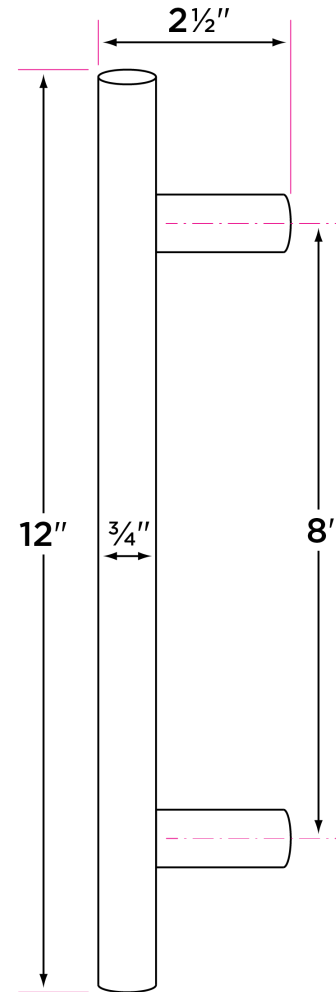

Ladder Handle

BARN-RD1

DESCRIPTION

PRODUCT CODE

CASE

Ladder Barn Door Handle, Single-Sided, 12"	BARN-RD1	12
Ladder Barn Door Handle, Double-Sided, 12"	BARN-RD2	12

Finishes

- FBL Flat Black
- 32D Satin Stainless
- 26 Polished Chrome

Door Handing

Non-handed

Door Thickness

For double-sided: 1 3/8"-2"
 For single-sided:
 Any thickness. Face-mounted

Materials

Stainless steel
 All metal parts