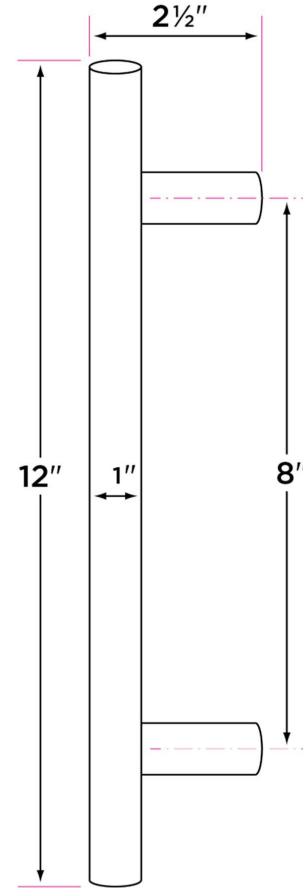

## Ladder Handle

BARN-RD1

DESCRIPTION	PRODUCT CODE	CASE
Ladder Barn Door Handle, Single-Sided, 12"	BARN-RD1	12
Ladder Barn Door Handle, Double-Sided, 12"	BARN-RD2	12

### Finishes

- FBL Flat Black
- 32D Satin Stainless
- 26 Polished Chrome

### Door Handing

Non-handed

### Door Thickness

For double-sided: 1 3/8"-2"  
 For single-sided:  
 Any thickness. Face-mounted