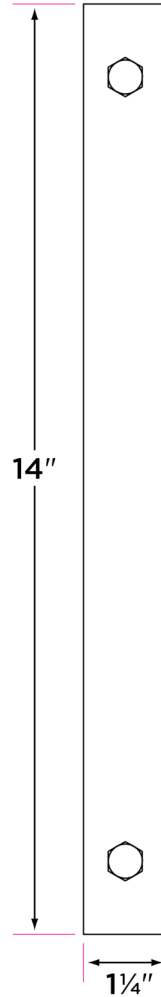

Modern Barn Door Handle, Double Sided

BARN-MD2

DESCRIPTION

PRODUCT CODE

CASE

Modern Barn Door Handle, Double Sided 14"

BARN-MD2

12

Finishes

FBL Flat Black
15 Satin Nickel

Door Handing

Non-handed

Door Thickness

1 3/8" - 1 3/4"

Materials

Stainless steel
All metal parts