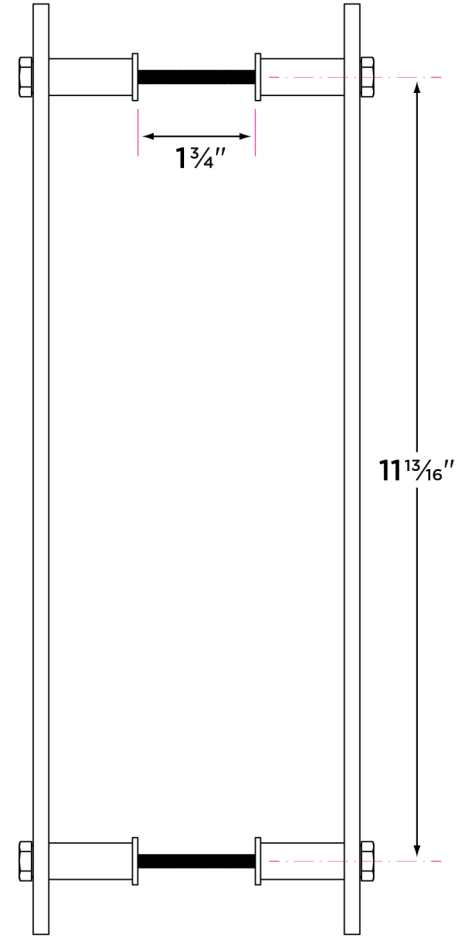

Modern Barn Door Handle, Double Sided

BARN-MD2

DESCRIPTION

PRODUCT CODE

CASE

Modern Barn Door Handle, Double Sided 14"

BARN-MD2

12

Finishes

FBL Flat Black
15 Satin Nickel

Door Handing

Non-handed

Door Thickness

1 3/8" - 1 3/4"

Materials

Stainless steel
All metal parts