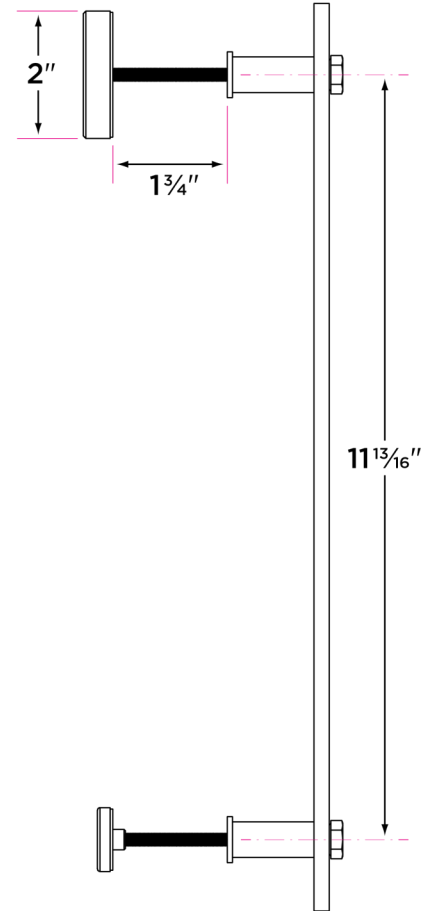

## Modern Barn Door Handle with Round Pull

BARN-MD

DESCRIPTION

PRODUCT CODE

CASE

Modern Barn Door Handle with Round Pull 14"

BARN-MD

12

### Door Thickness

1 <sup>3</sup>/<sub>8</sub>" - 1 <sup>3</sup>/<sub>4</sub>"