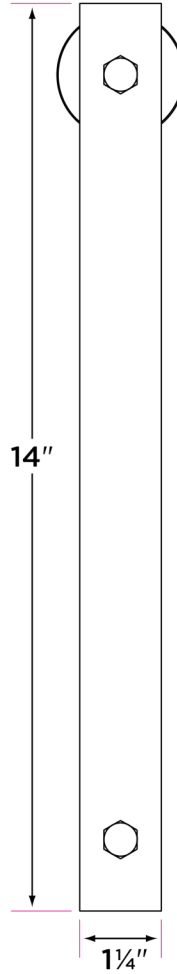

## Modern Barn Door Handle with Round Pull

BARN-MD

DESCRIPTION

PRODUCT CODE

CASE

Modern Barn Door Handle with Round Pull 14"

BARN-MD

12

### Finishes

FBL Flat Black  
15 Satin Nickel

### Door Handing

Non-handed

### Door Thickness

1 <sup>3</sup>/<sub>8</sub>" - 1 <sup>3</sup>/<sub>4</sub>"