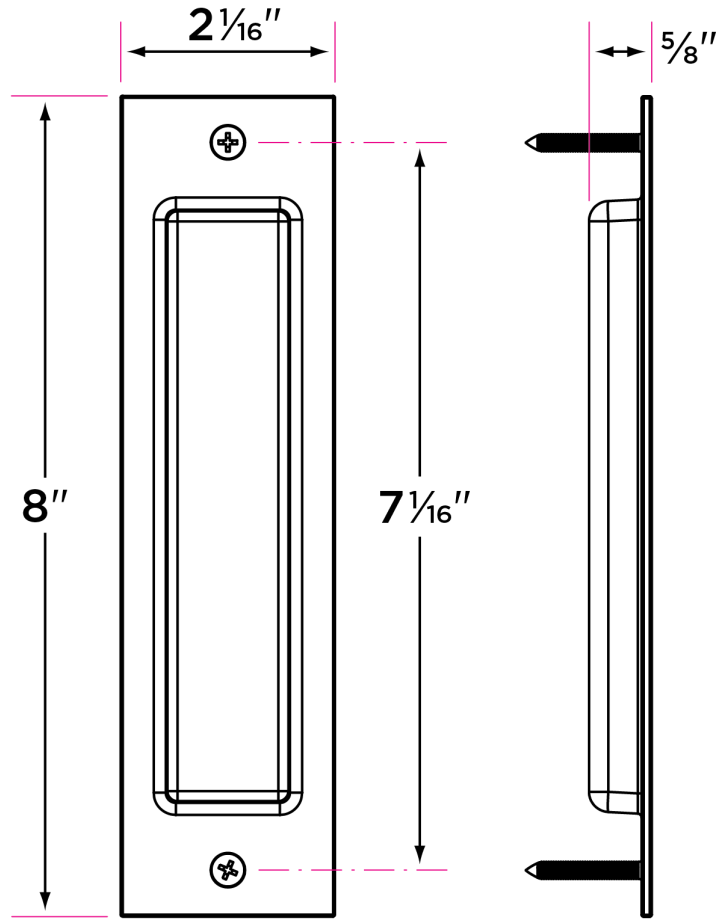

Flush Barn Door Handle

BARN-FL

DESCRIPTION

PRODUCT CODE

CASE

Flush Barn Door Handle 8"

BARN-FL

24

Finishes

FBL Flat Black

15 Satin Nickel

Door Handing

Non-handed

Door Thickness

Any thickness. Face-mounted

Materials