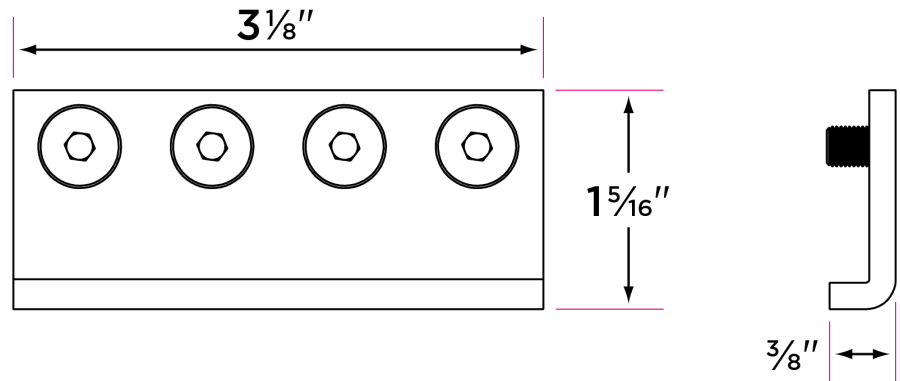

Barn Door Rail Connector

BARN-CONNECT

DESCRIPTION	PRODUCT CODE	CASE
Rail Connector	BARN-CONNECT	12

Finishes

- 15 Satin Nickel
- FBL Flat Black

Material

Stainless Steel