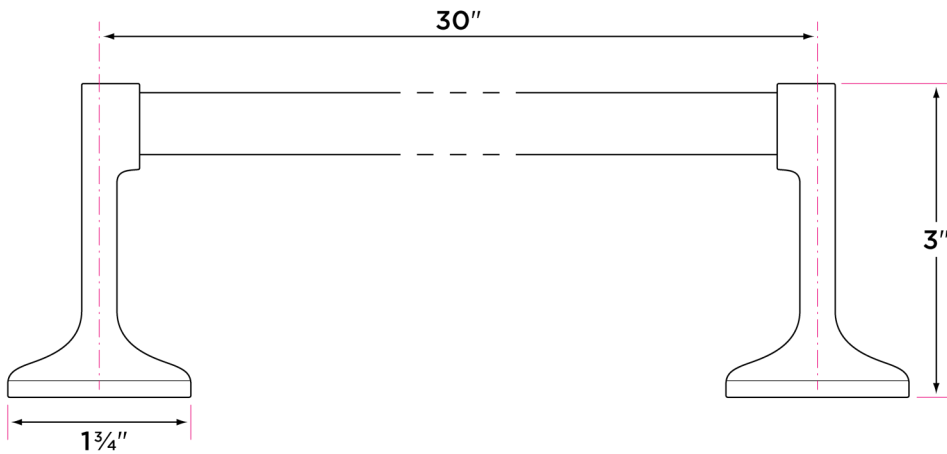

### Specifications

Concealed screw mounting with straight standard head fixing screw

### Finishes

15 Satin Nickel

26 Polished Chrome

11P Vintage Bronze

DESCRIPTION	PRODUCT CODE	CASE
24" Towel Bar	BA-TB24	50
30" Towel Bar	BA-TB30	50
Towel Ring	BA-TR1	50
Two-Post Paper Holder	BA-PH2	50
Robe Hook	BA-RH1	50

BA-PH2

BA-TR1

BA-TB24

BA-TB30

BA-RH1