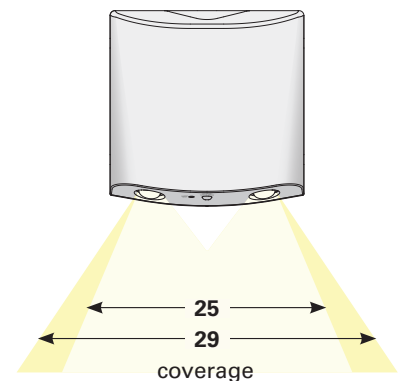

EATON

Powering Business Worldwide

Construction

- Sleek polycarbonate housing
- LED source
- Nickel cadmium battery
- Four color options

Performance

- Superior egress coverage: up to 29 feet
- 0°C to 40°C operating temperature range
- -20°C to 55°C expanded temperature option
- Eagle Eye self diagnostic option with laser test

Benefits

- Code compliant for outdoor use
- No maintenance compared to traditional sources
- Improved spacing means fewer fixtures needed
- Laser test reduces labor time

Competitor Comparison

Product Feature	SELW	Competitor			Comment
		A	B	C	
Battery	Ni Cad	6 V Lead Acid	6 V Lead Acid	6 V Lead Acid	Longer life battery
Self Diagnostics	Option	No	No	No	Labor savings SD option
Source	LED	7 Watt halogen	7W MR-16	7W MR16	No maintenance LED
Spacing	25 - 29 feet	14 feet	20 feet	14 feet	Superior spacing = lower cost
Temperature	0°C to 40°C/ -20°C to 55°C	10°C to 40°C	20°C to 50°C	10°C to 40°C	Widest temperature range
Housing Colors	Silver/White/Black/Bronze	Gray	Gray	White	Superior aesthetic
Warranty	5 years	3 year	3 year	1 year	Superior warranty

Ordering Information

Series	Coverage	Battery	Color	SD
SELW = LED Emergency light, wet location	25 = 25 ft.	___ = NiCad battery	___ = silver BZ = bronze BK = black WH = white	NA
SELW = LED Emergency light, wet location	29 = 29 ft.	___ = NiCad battery	___ = silver BZ = bronze BK = black WH = white	SD = self-diagnostic
SELWT = LED Emergency light, wet location, Wide temperature	29 = 29 ft.	___ = NiCad battery	___ = silver BZ = bronze BK = black WH = white	SD = self-diagnostic