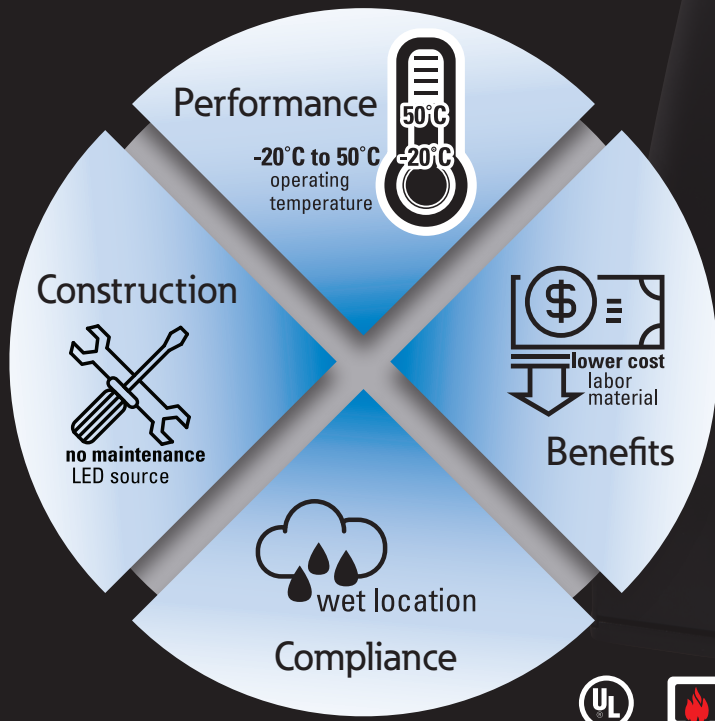

SELW

Outdoor emergency lighting - wet location

Sure-Lites

Code compliant LED solution for outdoor emergency lighting

The Sure-Lites Wet location Emergency Light (SELW) is designed to reduce total egress system cost and maintenance in a wet location environment as well as improve system reliability. Key features include long life LED's, proprietary rotatable accuLED optics, a nickel cadmium battery as well as the Eagle Eye self diagnostics option. The SELW is UL924 wet location code compliant listed with both 0°C (32°F) to 40°C (104°F) as well as -20°C (-2°F) to 55°C (122°F) temperature rating options. The SELW's easy hang feature reduces installation time and cost.

EATON

Powering Business Worldwide

Construction

- Sleek polycarbonate housing
- LED source
- Nickel cadmium battery
- Four color options

Performance

- Superior egress coverage: up to 29 feet
- 0°C to 40°C operating temperature range
- -20°C to 55°C expanded temperature option
- Eagle Eye self diagnostic option with laser test

Benefits

- Code compliant for outdoor use
- No maintenance compared to traditional sources
- Improved spacing means fewer fixtures needed
- Laser test reduces labor time

Competitor Comparison

Product Feature	SELW	Competitor			Comment
		A	B	C	
Battery	Ni Cad	6 V Lead Acid	6 V Lead Acid	6 V Lead Acid	Longer life battery
Self Diagnostics	Option	No	No	No	Labor savings SD option
Source	LED	7 Watt halogen	7W MR-16	7W MR16	No maintenance LED
Spacing	25 - 29 feet	14 feet	20 feet	14 feet	Superior spacing = lower cost
Temperature	0°C to 40°C/ -20°C to 55°C	10°C to 40°C	20°C to 50°C	10°C to 40°C	Widest temperature range
Housing Colors	Silver/White/Black/Bronze	Gray	Gray	White	Superior aesthetic
Warranty	5 years	3 year	3 year	1 year	Superior warranty