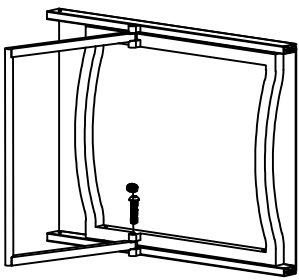

Sunset West advises having a professional service replace the sling on this item. Sunset West will not be responsible for any damage to the frame or sling otherwise.

3801-9 Redondo chaise assembly instruction

Sling back

Sling Seat

Step 1

Step 3

Step 1

Step 2

Step 2

Step 4