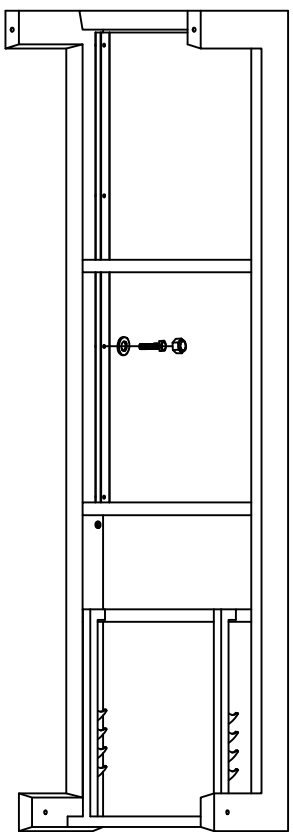

Sunset West advises having a professional service replace the sling on this item. Sunset West will not be responsible for any damage to the frame or sling otherwise.

3801-9 Redondo chaise assembly instruction

Sling back

Sling Seat

Step 1

Step 3

Step 1

Step 2

Step 2

Step 4