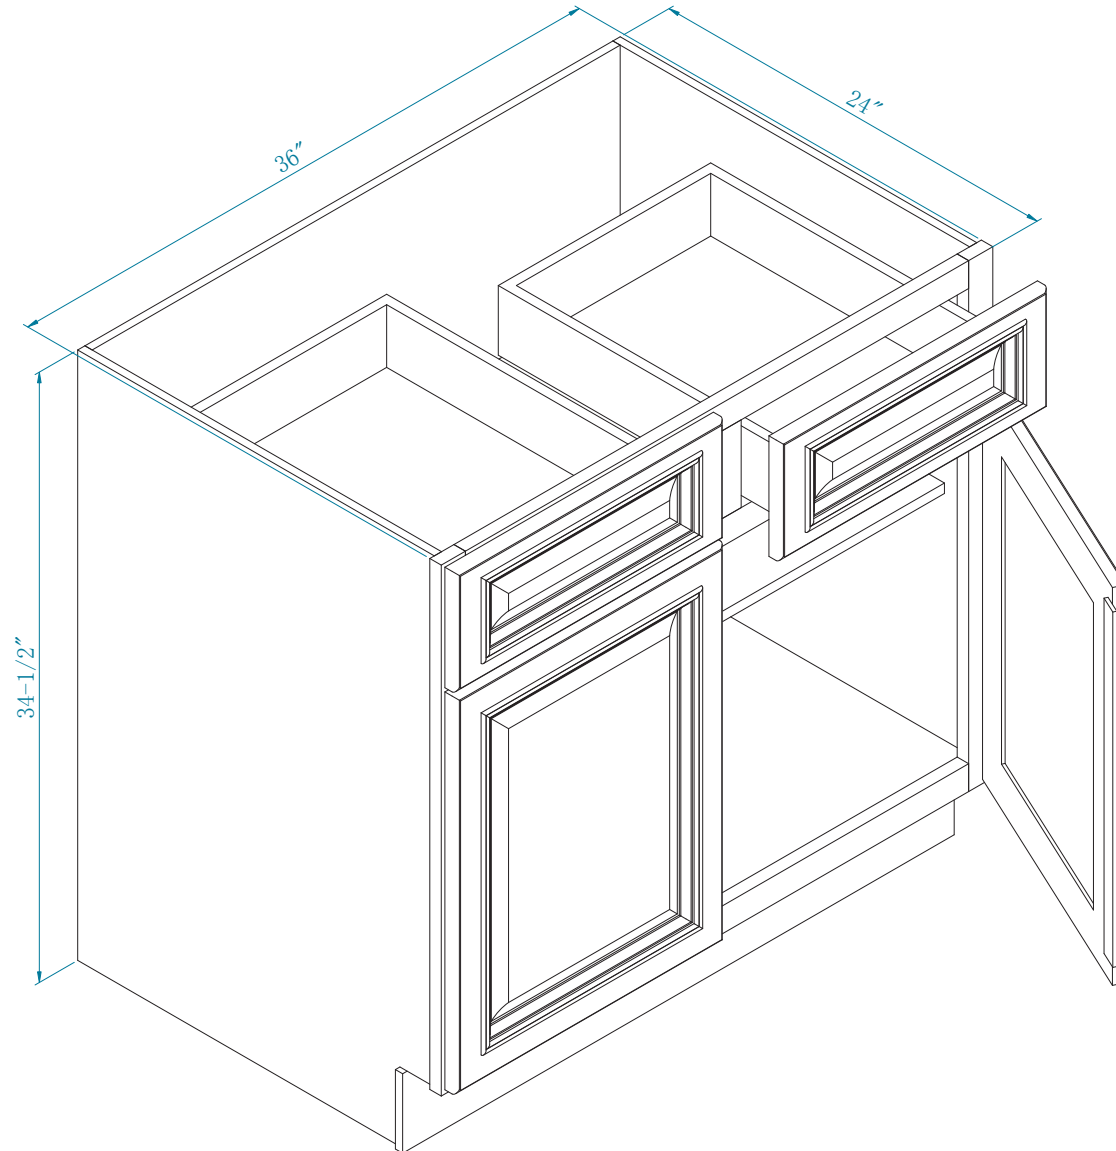

KITCHEN CABINET BASE

Product Number:

SLB36-U

RLB36

NOTE: No center stile. Batten is attached to door panel in lieu of a center stile.

www.sunnywood.biz