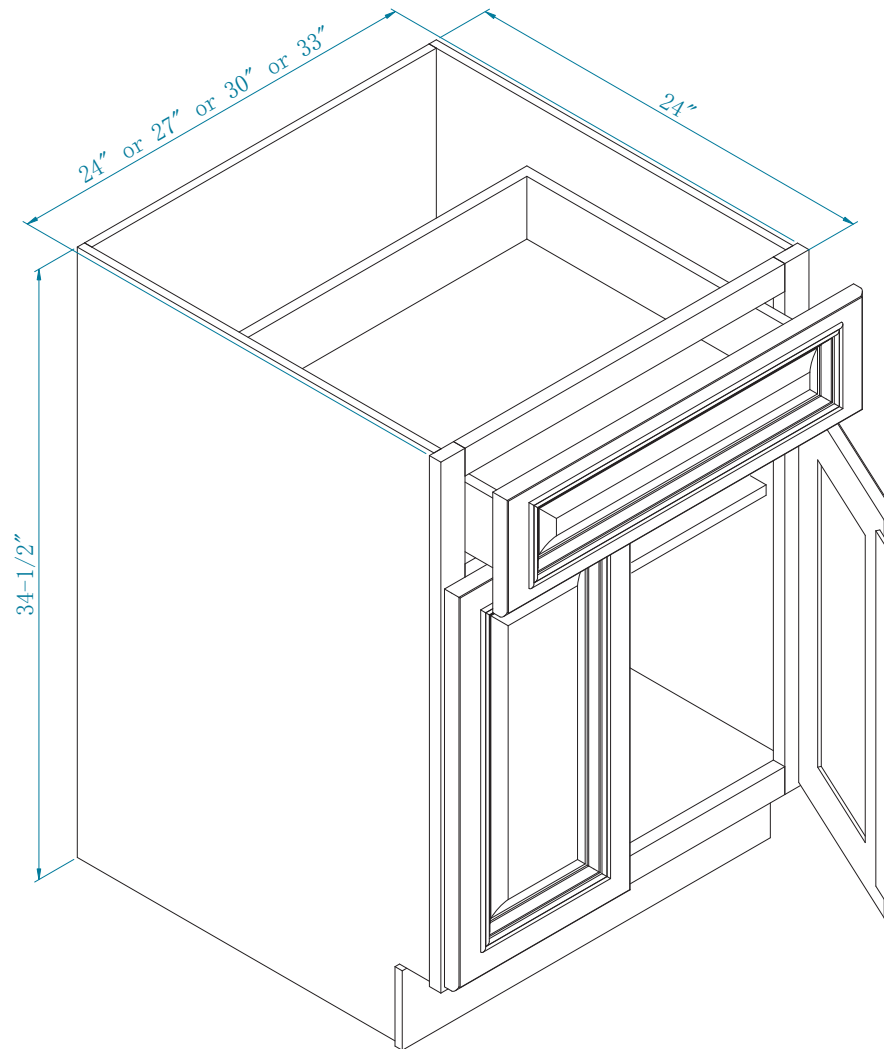

KITCHEN CABINET BASE

Product Number:

SLB24-U

SLB27-U

SLB30-U

SLB33-U

RLB24

RLB27

RLB30

RLB33

NOTE: No center stile. Batten is attached to door panel in lieu of a center stile.

www.sunnywood.biz